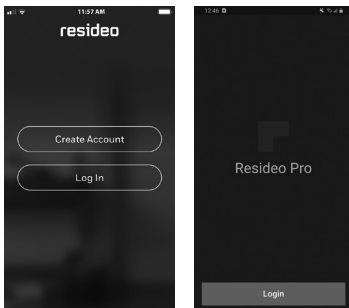

PHONE 1-800-633-3991

Get connected in 4 simple steps

Step 1

Download the Resideo app or Resideo Pro app from the App Store or Google Play.

Step 2

Create an account.

Step 3

Choose to add a new device and select T6 Pro Wi-Fi from the list.

Step 4

Follow the instructions on the app.

How to use your thermostat

Desired temperature

Displays desired temperature.

Indoor Temperature

Displays current indoor temperature.

Adjust temperature