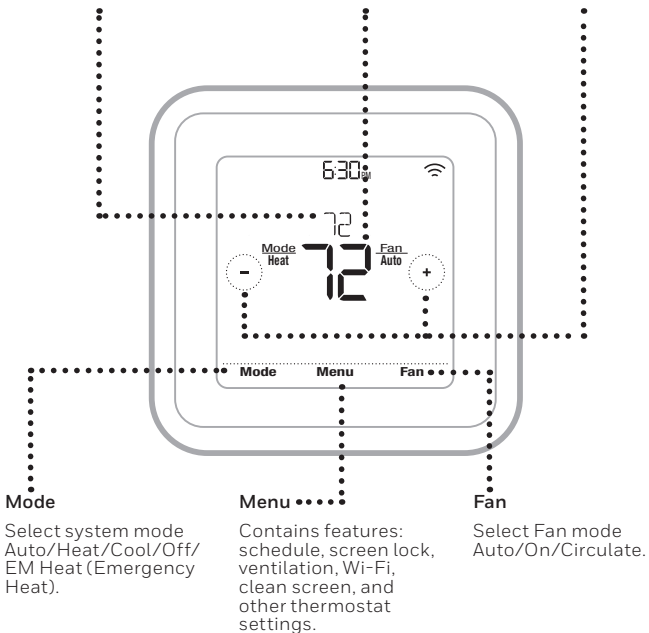

How to use your thermostat

Desired temperature

Displays desired temperature.

Indoor Temperature

Displays current indoor temperature.

Adjust temperature

Touch + or - to set your desired temperature.

The screen will wake up by pressing the center area of the displayed temperature.