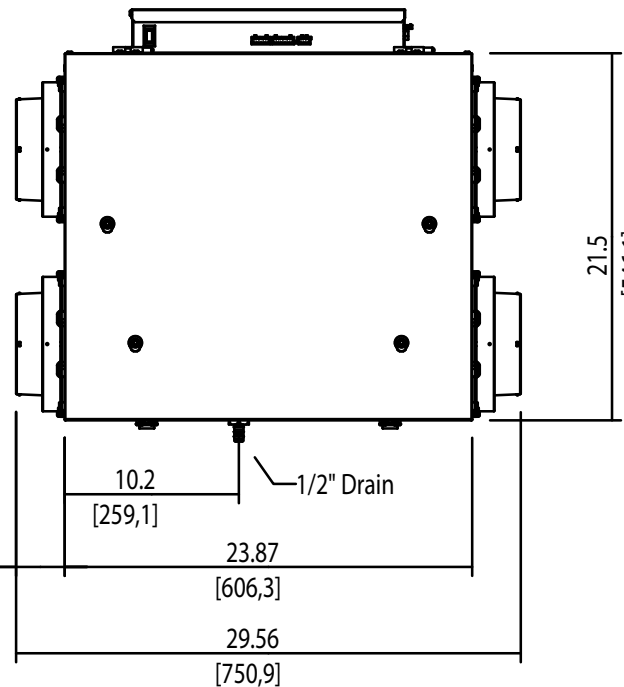

(Ceiling Chain)  
Hanging Hole Pattern  
Top View

(Wall Bracket)  
Hanging Hole Pattern  
Back view

Model: ATMO 150H ATMO 150E	NTS	E400094
-------------------------------	-----	---------