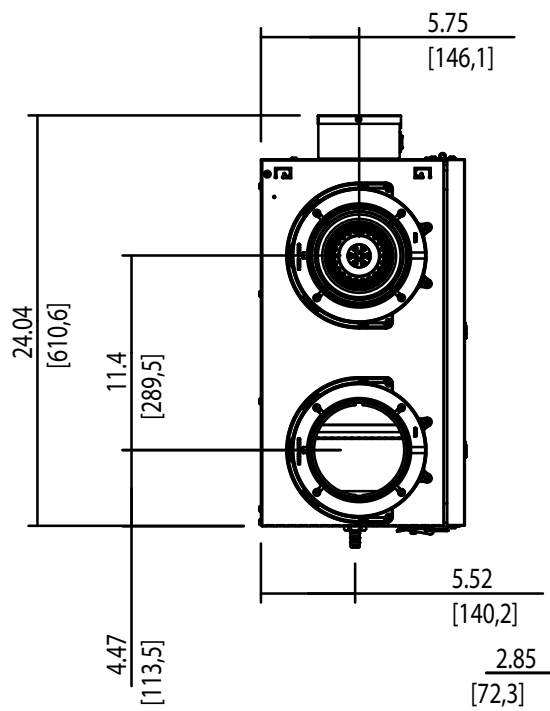

(Ceiling Chain)  
Hanging Hole Pattern  
Top View

(Wall Bracket)  
Hanging Hole Pattern  
Back view

Model: ATMO 150H ATMO 150E	NTS	E400094
-------------------------------	-----	---------