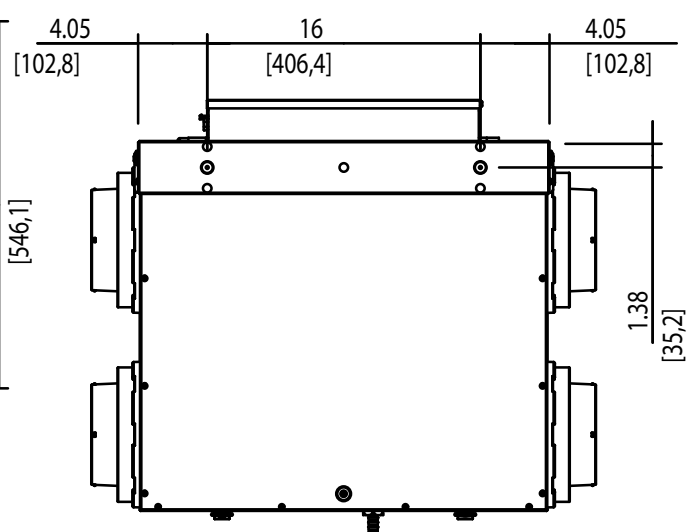

(Ceiling Chain)  
Hanging Hole Pattern  
Top View

(Wall Bracket)  
Hanging Hole Pattern  
Back view

Model: ATMO 150H ATMO 150E	NTS	E400094
-------------------------------	-----	---------