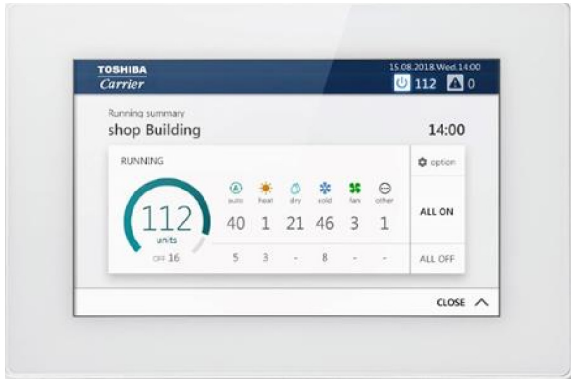

### Submittal Data

Job Name \_\_\_\_\_ Location \_\_\_\_\_  
 Tag \_\_\_\_\_

#### SMMSe / SHRMe VRF Touch Screen Controller Features

- Grouping based on floor, unit, area, tenant, and level
- Operating mode, turning ON/OFF
- Enable or disable local remote control
- Master scheduler (weekly, 5 special days, monthly)
- Display alarms and provide history for alarms
- Web browser monitoring and control (for intranet PC)
- Up to 16 concurrent users can be connected
- Additional digital I/O device available
- Maximum of 128 indoor units per Touch Screen Controller
- Selectable display language (English, Japanese, French, German, Italian, Spanish, Portuguese, Turkish, Polish, Chinese)
- Color Display