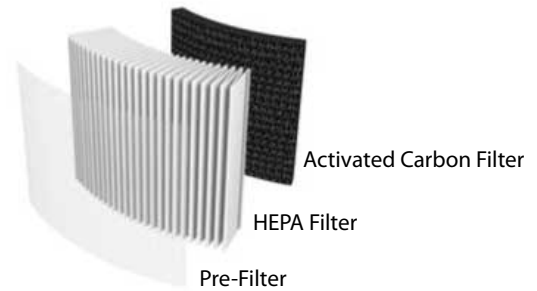

Carrier® Air Purifier Replacement HEPA Filter
RMAPFIL-HST
RMAPFIL-HXL

Product Data

A210182

Table 1 – Filter Specifications

	RMAPFIL-HST	RMAPFIL-HXL
Max Room Size, sq. ft.	430	560
Filtration Efficiency	HEPA captures 99.97% of particles sized 0.3 microns	
CADR, Ft³/Min	Tobacco—282 Dust—281 PM2.5—282 Pollen—315	Tobacco—365 Dust—385 PM2.5—375 Pollen—427
Size, In (mm)	12.4 x 12.4 x 13.6 (315 x 315 x 345)	12.4 x 12.4 x 18.6 (315 x 315 x 472)

HEALTHYHOMES

A210195

Fig. 1 – Filter Layers

A210196

Features / Benefits

Advanced High-Efficiency Filter — 3-in-1 high-efficiency filter includes a pre-filter for large particles, a HEPA filter for fine particles and an activated carbon filter for odors and VOCs. All-in-one filter makes replacement that much easier. This HEPA filter captures 99.97% of particles sized 0.3 microns.

CADR Ratings — High CADR ratings for pollen, dust and tobacco smoke, based on third-party verification, provide quick recirculation of cleaner air back into the room¹.

Low Maintenance — Easy to change filter should be replaced every 6-12 months based on usage.