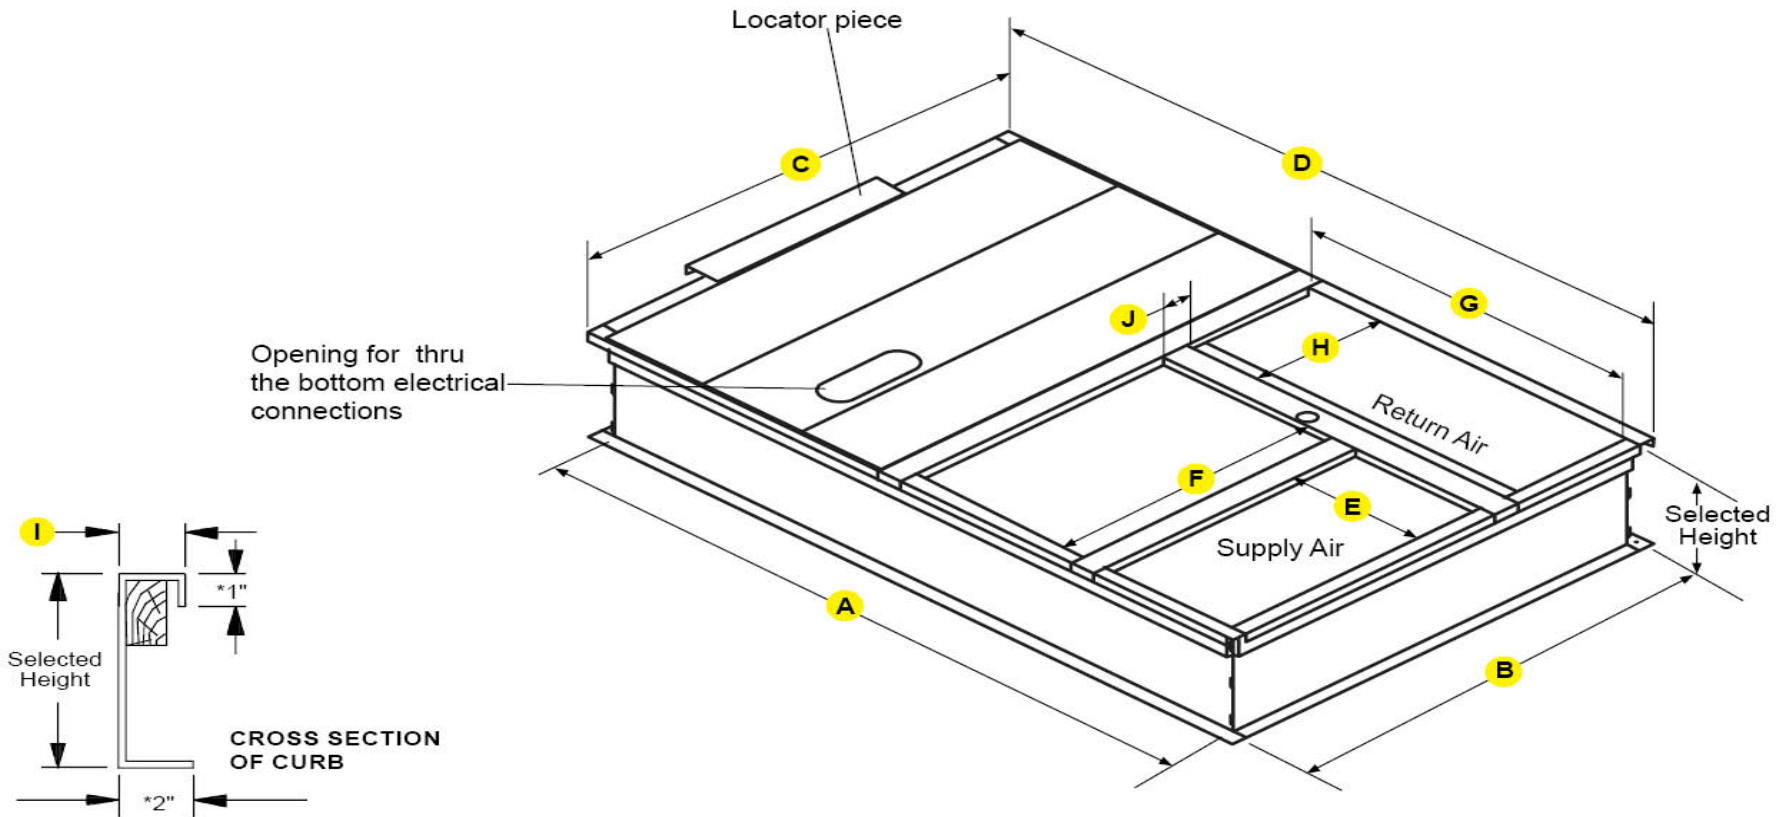

Submitted to:

Approved by:

Notes:

Knockdown Curb - 14 Inches Tall Non Insulated Full Perimeter, Using Micro-Lock Galvanized Metal Construction. Knockdown Roof Curb Without Pitch, Insulated Deck Pans Included, Includes Wood Nailer, And Gasket Package.

A - I.D.	B - I.D.	C - O.D.	D - O.D.	E	F	G	H	I	J
78.25	50.00	53.50	81.75	15.68	31.37	40.06	15.31	1.75	3.31

*Flange dimensions may vary