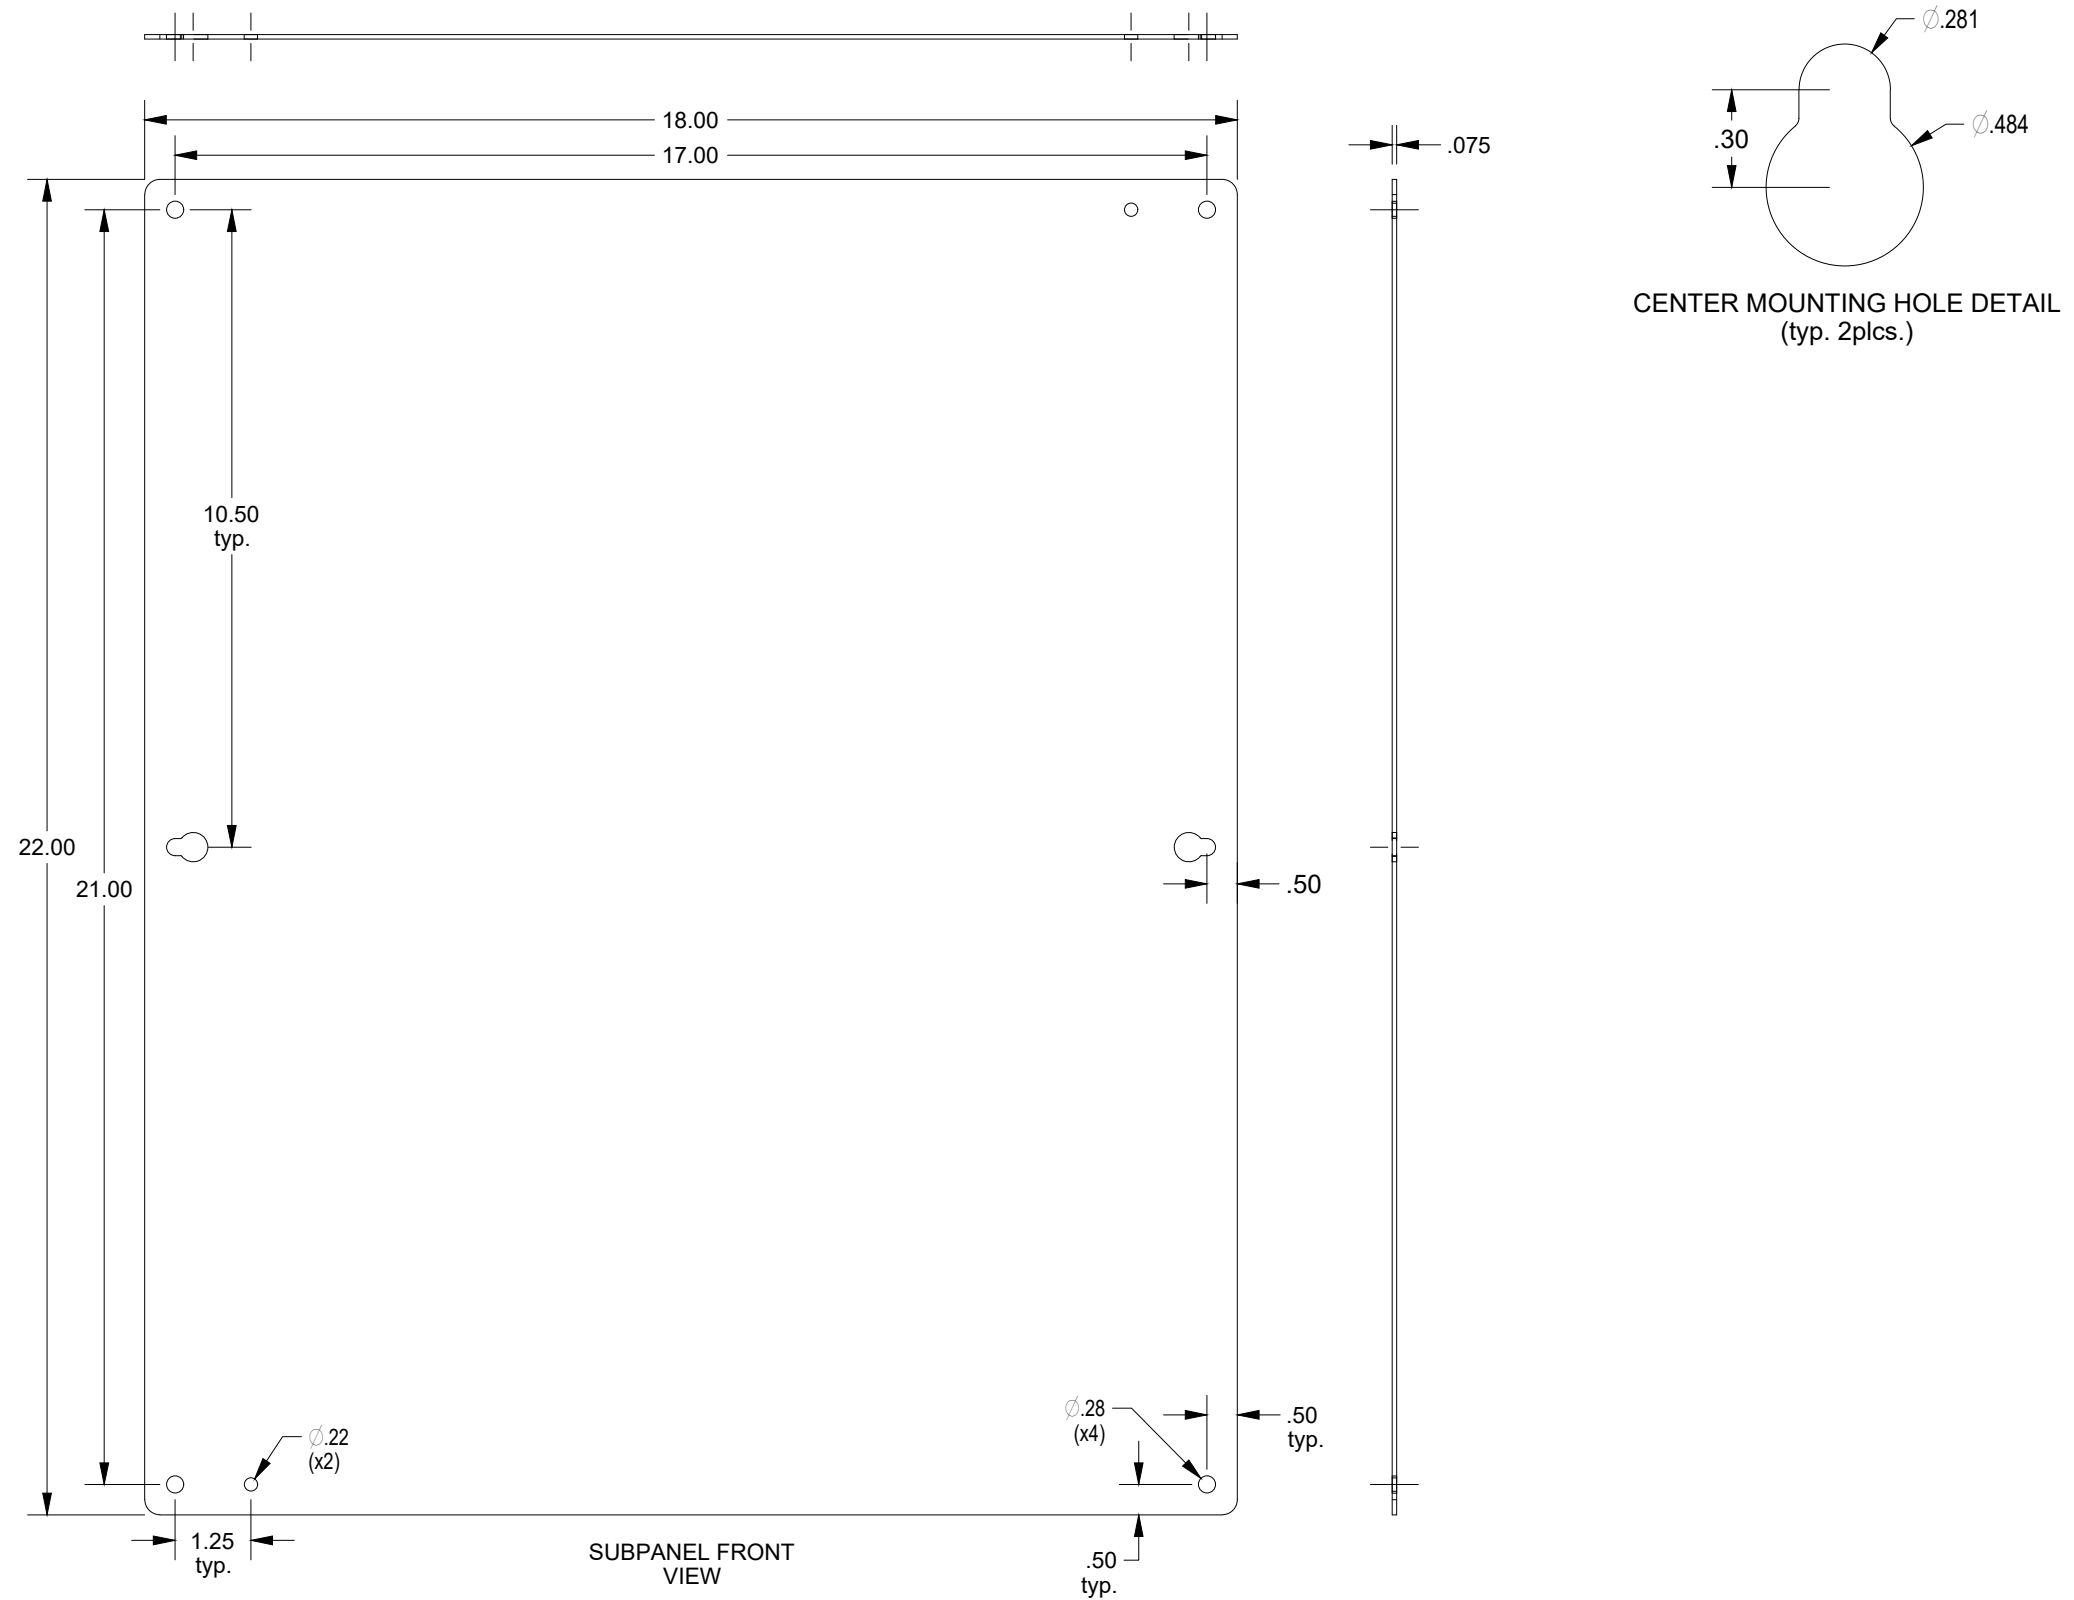

SAGINAW CONTROL & ENGINEERING SCE-24N20MP

DATA SUBJECT TO CHANGE WITHOUT NOTICE