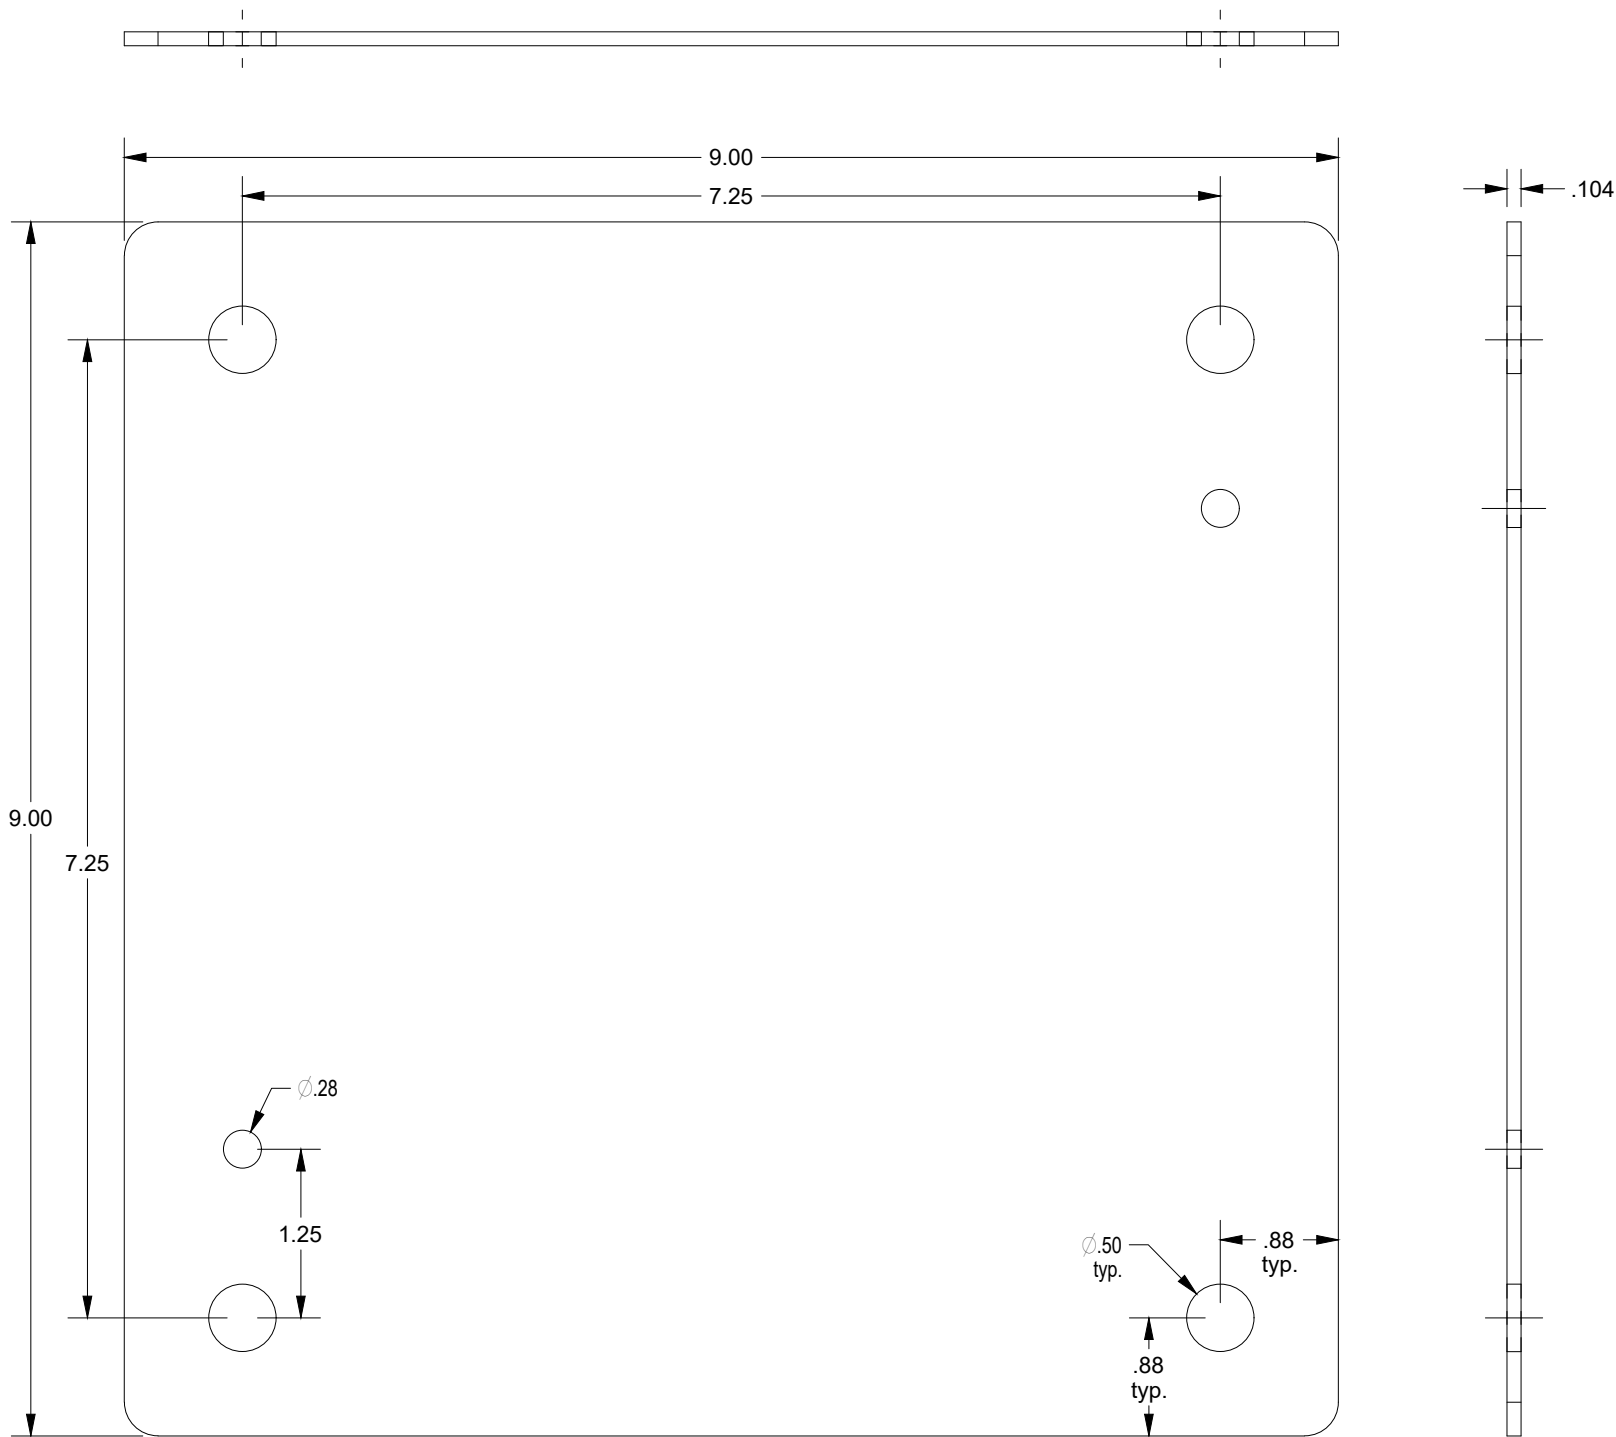

SAGINAW CONTROL & ENGINEERING SCE-12DLP12

DATA SUBJECT TO CHANGE WITHOUT NOTICE