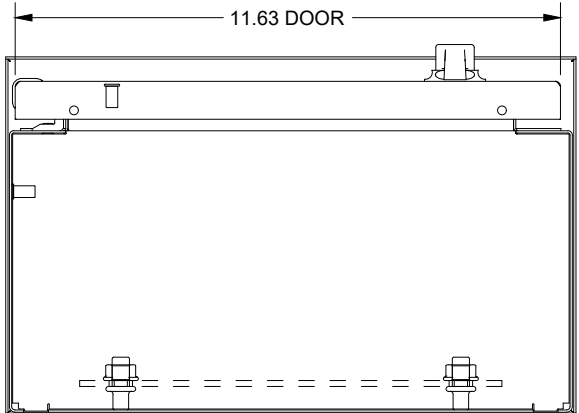

# SAGINAW CONTROL & ENGINEERING SCE-12R1206LP

TOP VIEW

LEFT SIDE VIEW

FRONT VIEW

RIGHT SIDE VIEW

EXTERNAL REAR VIEW

BOTTOM VIEW