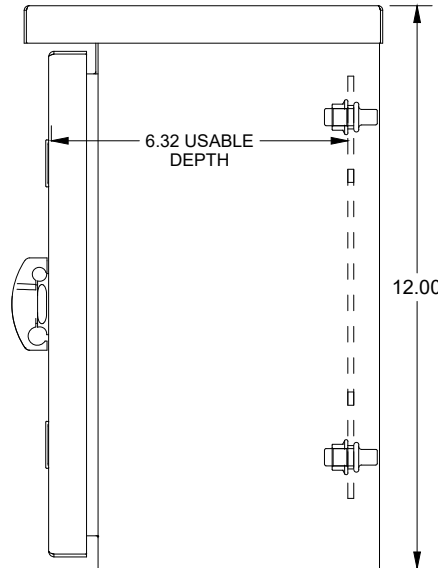

# SAGINAW CONTROL & ENGINEERING SCE-12R1206LP

TOP VIEW

LEFT SIDE VIEW

FRONT VIEW

RIGHT SIDE VIEW

EXTERNAL REAR VIEW

BOTTOM VIEW