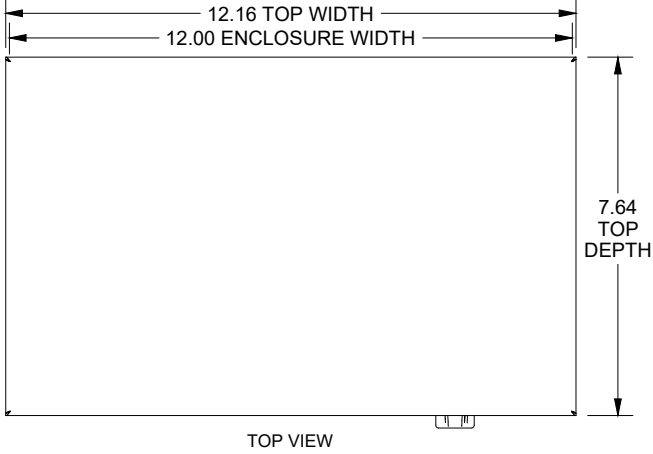

# SAGINAW CONTROL & ENGINEERING SCE-12R1206LP

TOP VIEW

LEFT SIDE VIEW

FRONT VIEW

RIGHT SIDE VIEW

EXTERNAL REAR VIEW

BOTTOM VIEW