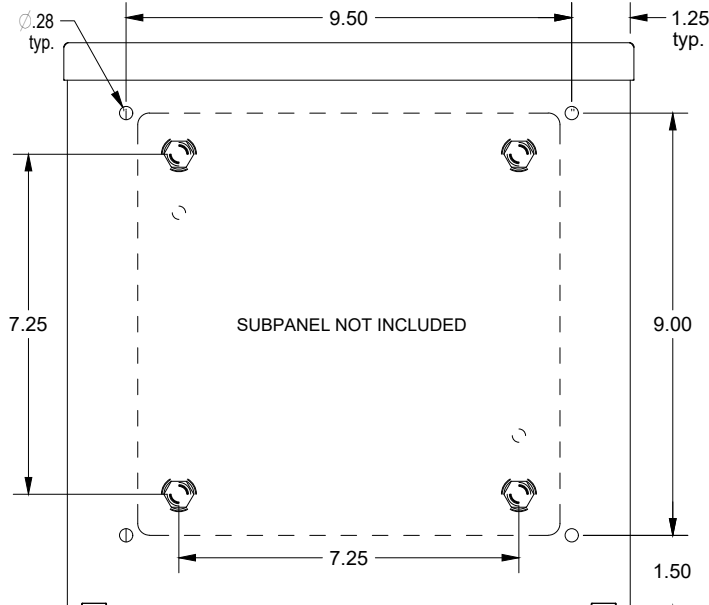

# SAGINAW CONTROL & ENGINEERING SCE-12R1206LP

TOP VIEW

LEFT SIDE VIEW

FRONT VIEW

RIGHT SIDE VIEW

EXTERNAL REAR VIEW

BOTTOM VIEW