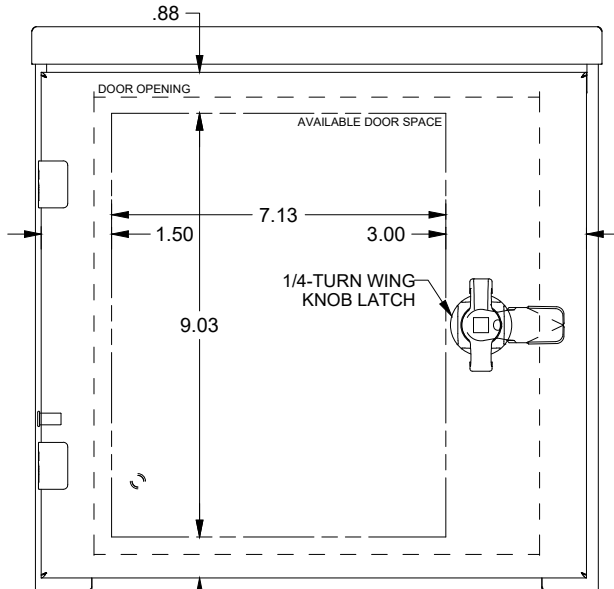

# SAGINAW CONTROL & ENGINEERING SCE-12R1206LP

TOP VIEW

LEFT SIDE VIEW

FRONT VIEW

RIGHT SIDE VIEW

EXTERNAL REAR VIEW

BOTTOM VIEW