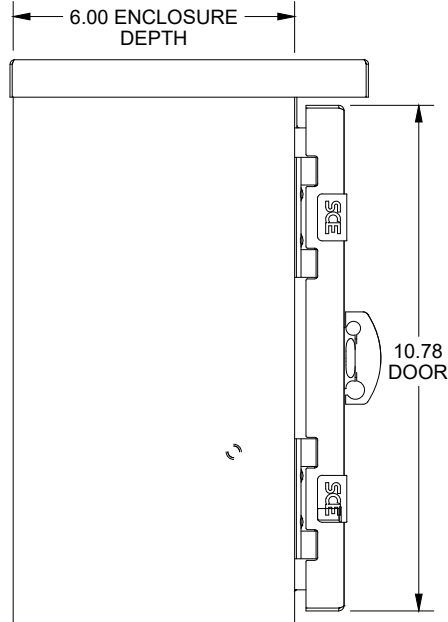

# SAGINAW CONTROL & ENGINEERING SCE-12R1206LP

TOP VIEW

LEFT SIDE VIEW

FRONT VIEW

RIGHT SIDE VIEW

EXTERNAL REAR VIEW

BOTTOM VIEW