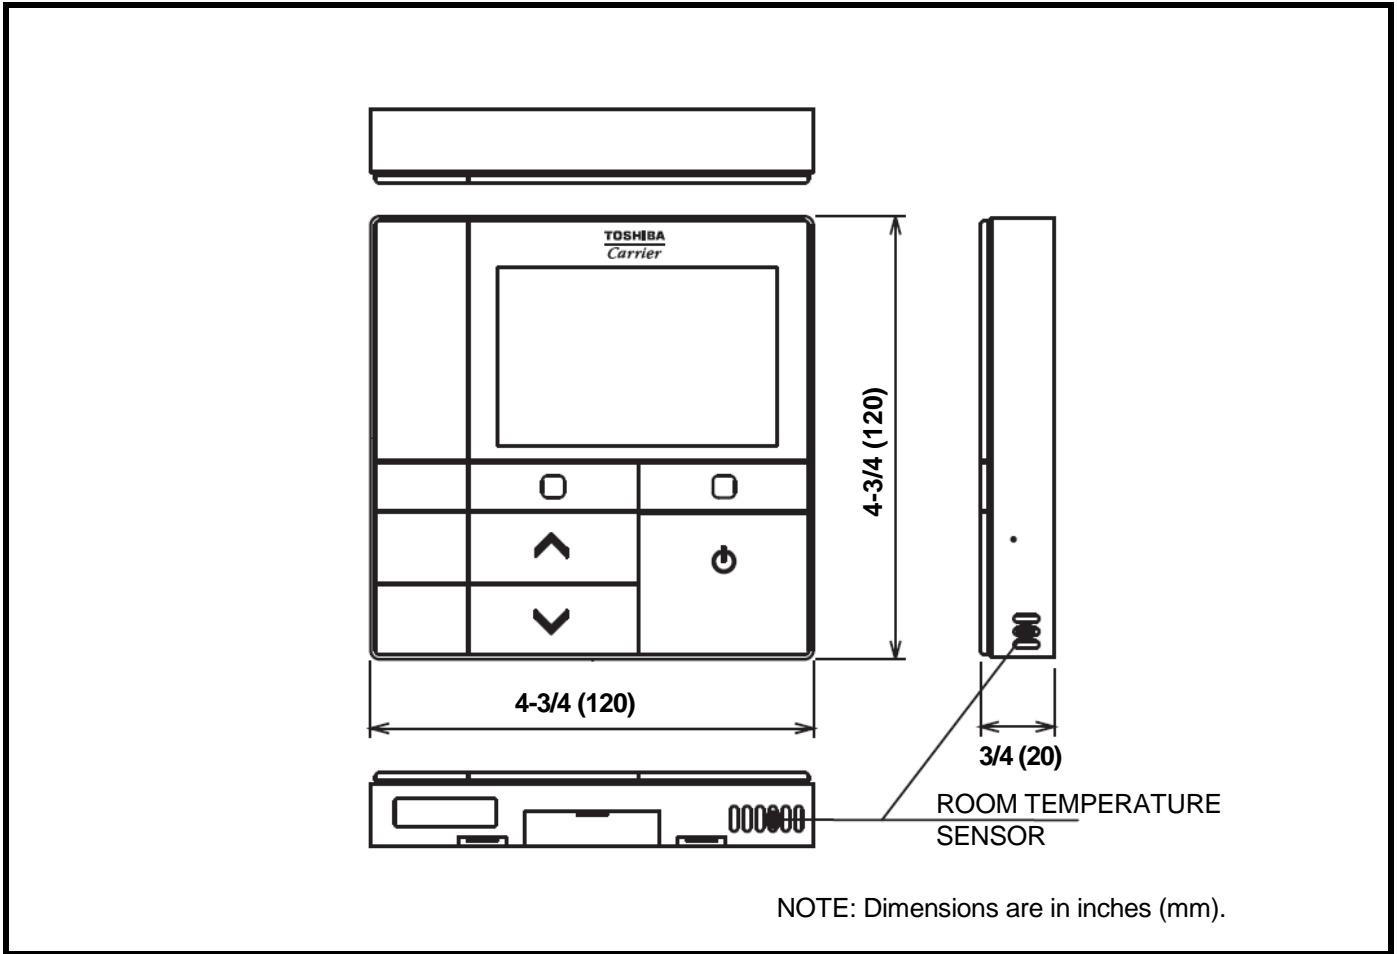

DIMENSIONAL DRAWING

WIRED REMOTE CONTROLLER RBC-AMS54E-UL