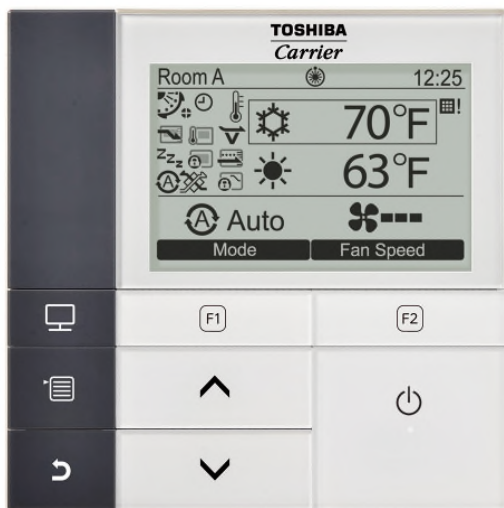

Submittal Data

Job Data _____ Location _____
Buyer _____ Buyer PO # _____ Carrier # _____
Unit Number _____ Model Number _____
Performance Data Certified By _____ Date _____

SMMSe / SHRMe VRF Wired Remote Controller Features

- Group control up to 8 indoor units
- Mode of operation
- Fan speed control
- ON/OFF
- Set temperature range limit
- Dual set point (HR only)
- Schedule weekly timer
- Clock setting
- Temperature display in 1°F
- Individual louver control
- Back lit
- Multiple languages
- DN code setting
- Compatible with Toshiba Carrier VRF and RAV systems