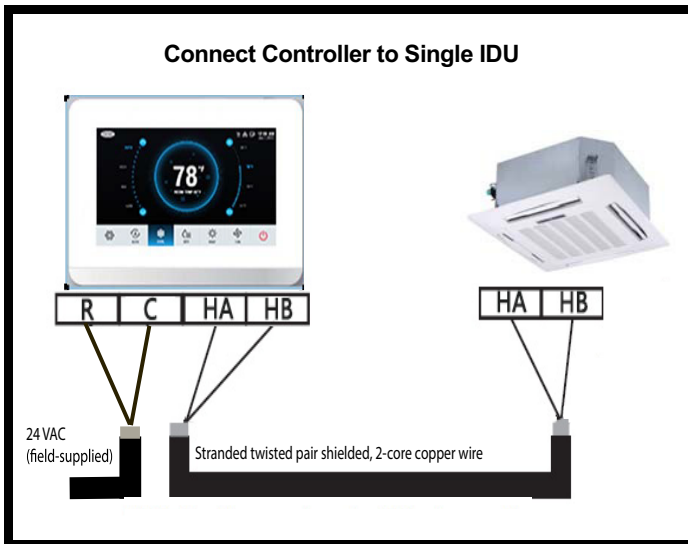

WIRING DIAGRAM

NOTES:

- Ground cable shielding at indoor unit

NOTES:

- Connect up to 16 units.
- Ground cable shielding at indoor unit