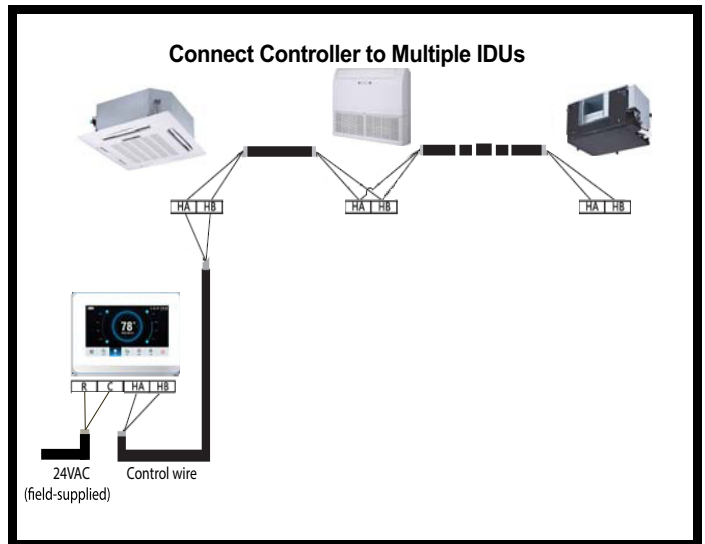

WIRING DIAGRAM

NOTES:

- Ground cable shielding at indoor unit

NOTES:

- Connect up to 16 units.
- Ground cable shielding at indoor unit