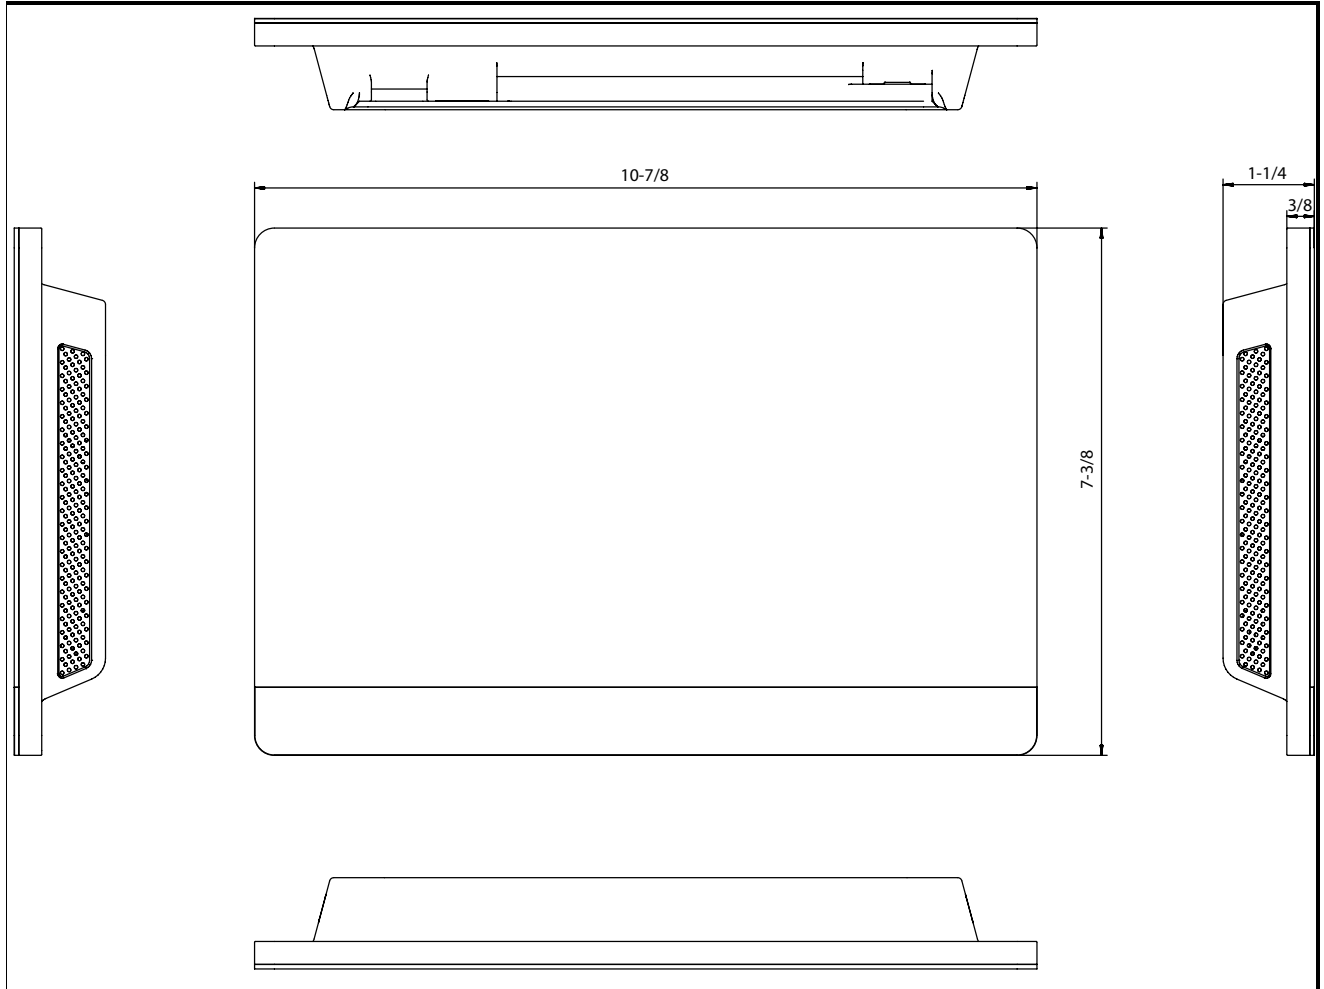

VRF Controls and Accessories

40VM900006 - Touch Screen Central Controller

Submittal Data

Job Data _____ Location _____
 Buyer _____ Buyer PO # _____ Carrier # _____
 Unit Number _____ Model Number _____
 Performance Data Certified By _____ Date _____

40VM900006 - Touch Screen Central Controller Features

- 10.1 inch screen, 1200*800 resolution
- Six XY communication bus lines are provided. Each line can support up to 64 indoor units and 8 refrigerant systems
- 3 level of account management; can set up 20 users
- Remote access
- Alarm notification via email
- Recognize units automatically
- Mode setting
- Fan Speed setting
- Set-point display
- Swing setting
- Dual set-point control
- Set temperature range limiting
- Error display
- Clock
- Weekly scheduling

WIRING DIAGRAM 40VM900006 TOUCH SCREEN CENTRAL CONTROLLER

DIMENSIONAL DRAWING
40VM900006 TOUCH SCREEN CENTRAL CONTROLLER

NOTE: All dimensions shown in inches

Part Name	Touch Screen Central Controller
Model Number	40VM900006
Power Supply (field provided)	24VAC
	1A
Dimensions	7-3/8"(H) x 10-7/8"(W) x 1-1/4"(D)
Weight	2 lbs 12 oz