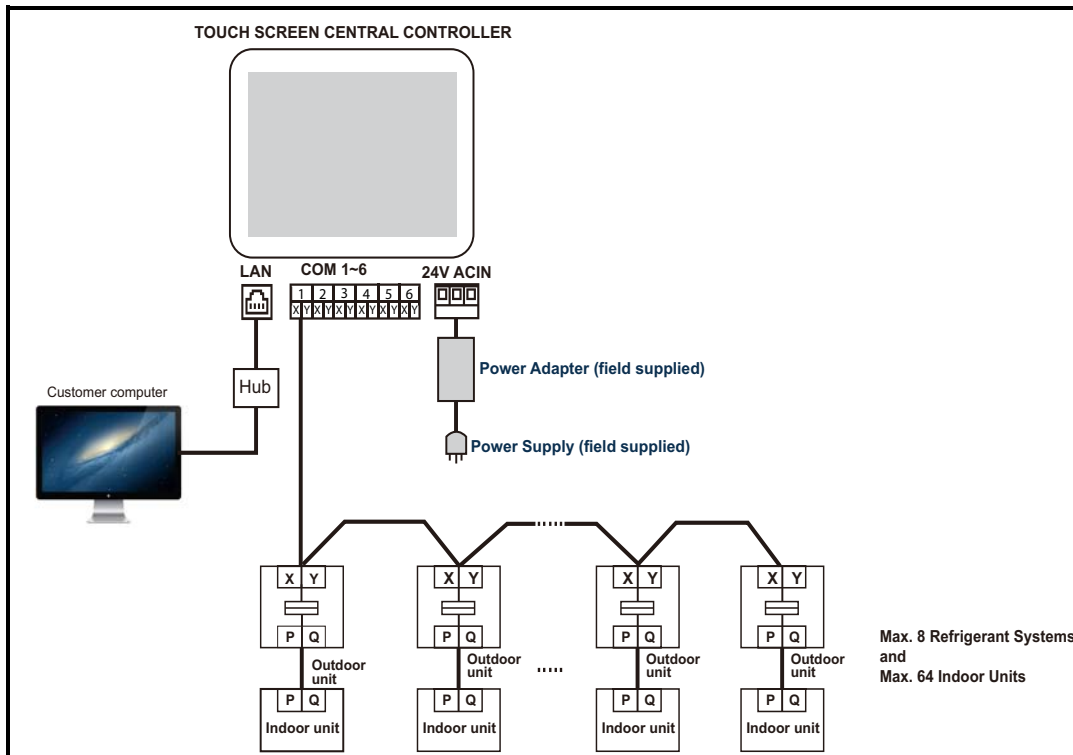

VRF Controls and Accessories

40VM900006 - Touch Screen Central Controller

Submittal Data

Job Data _____ Location _____
 Buyer _____ Buyer PO # _____ Carrier # _____
 Unit Number _____ Model Number _____
 Performance Data Certified By _____ Date _____

40VM900006 - Touch Screen Central Controller Features

- 10.1 inch screen, 1200*800 resolution
- Six XY communication bus lines are provided. Each line can support up to 64 indoor units and 8 refrigerant systems
- 3 level of account management; can set up 20 users
- Remote access
- Alarm notification via email
- Recognize units automatically
- Mode setting
- Fan Speed setting
- Set-point display
- Swing setting
- Dual set-point control
- Set temperature range limiting
- Error display
- Clock
- Weekly scheduling

WIRING DIAGRAM 40VM900006 TOUCH SCREEN CENTRAL CONTROLLER

DIMENSIONAL DRAWING
40VM900006 TOUCH SCREEN CENTRAL CONTROLLER

NOTE: All dimensions shown in inches

Part Name	Touch Screen Central Controller
Model Number	40VM900006
Power Supply (field provided)	24VAC
	1A
Dimensions	7-3/8"(H) x 10-7/8"(W) x 1-1/4"(D)
Weight	2 lbs 12 oz