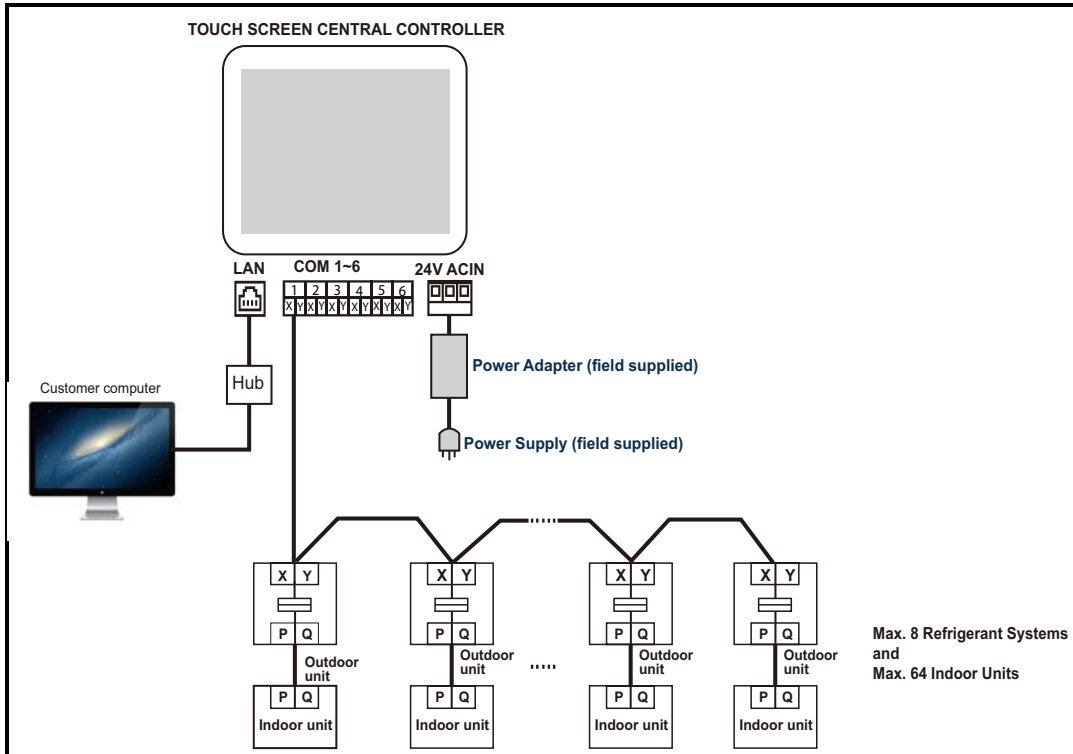

VRF Controls and Accessories

40VM900006 - Touch Screen Central Controller

Submittal Data

Job Name _____ Location _____
 Tag _____

40VM900006 - Touch Screen Central Controller Features

- 10.1 inch screen, 1200*800 resolution
- Six XY communication bus lines are provided. Each line can support up to 64 indoor units and 8 refrigerant systems
- 3 level of account management; can set up 20 users
- Remote access
- Alarm notification via email
- Recognize units automatically
- Mode setting
- Fan Speed setting
- Set-point display
- Swing setting
- Dual set-point control
- Set temperature range limiting
- Error display
- Clock
- Weekly scheduling

WIRING DIAGRAM 40VM900006 TOUCH SCREEN CENTRAL CONTROLLER

DIMENSIONAL DRAWING
40VM900006 TOUCH SCREEN CENTRAL CONTROLLER

NOTE: All dimensions shown in inches

Part Name	Touch Screen Central Controller
Model Number	40VM900006
Power Supply (field provided)	24VAC
	1A
Dimensions	7-3/8"(H) x 10-7/8"(W) x 1-1/4"(D)
Weight	2 lbs 12 oz