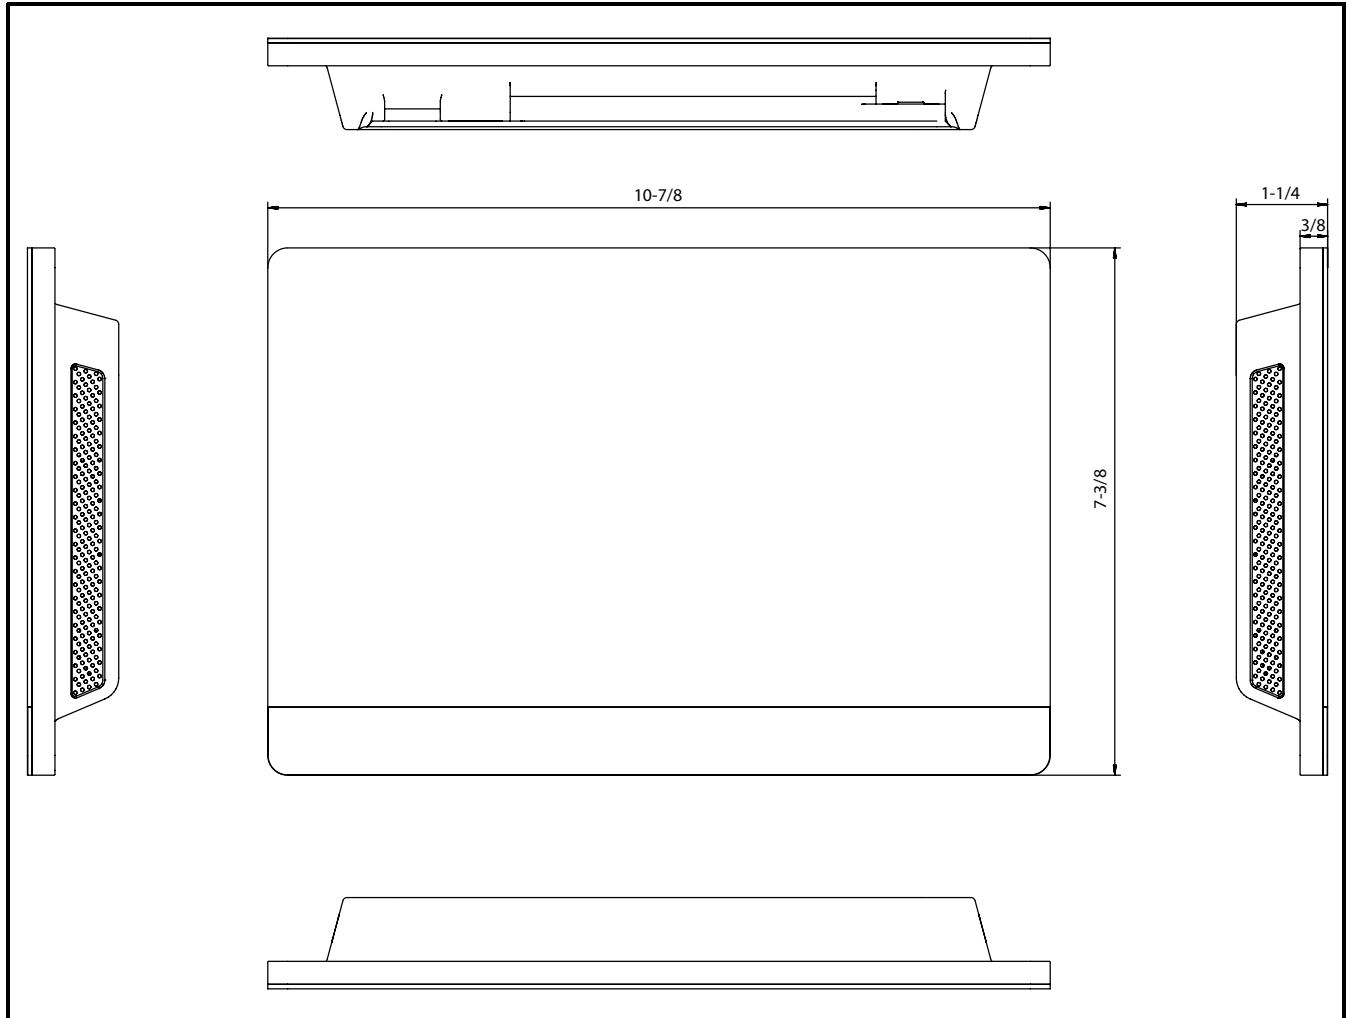

VRF Controls and Accessories

40VM900006 - Touch Screen Central Controller

Submittal Data

Job Name _____ Location _____
 Tag _____

40VM900006 - Touch Screen Central Controller Features

- 10.1 inch screen, 1200*800 resolution
- Six XY communication bus lines are provided. Each line can support up to 64 indoor units and 8 refrigerant systems
- 3 level of account management; can set up 20 users
- Remote access
- Alarm notification via email
- Recognize units automatically
- Mode setting
- Fan Speed setting
- Set-point display
- Swing setting
- Dual set-point control
- Set temperature range limiting
- Error display
- Clock
- Weekly scheduling

WIRING DIAGRAM 40VM900006 TOUCH SCREEN CENTRAL CONTROLLER

DIMENSIONAL DRAWING
40VM900006 TOUCH SCREEN CENTRAL CONTROLLER

NOTE: All dimensions shown in inches

Part Name	Touch Screen Central Controller
Model Number	40VM900006
Power Supply (field provided)	24VAC
	1A
Dimensions	7-3/8"(H) x 10-7/8"(W) x 1-1/4"(D)
Weight	2 lbs 12 oz