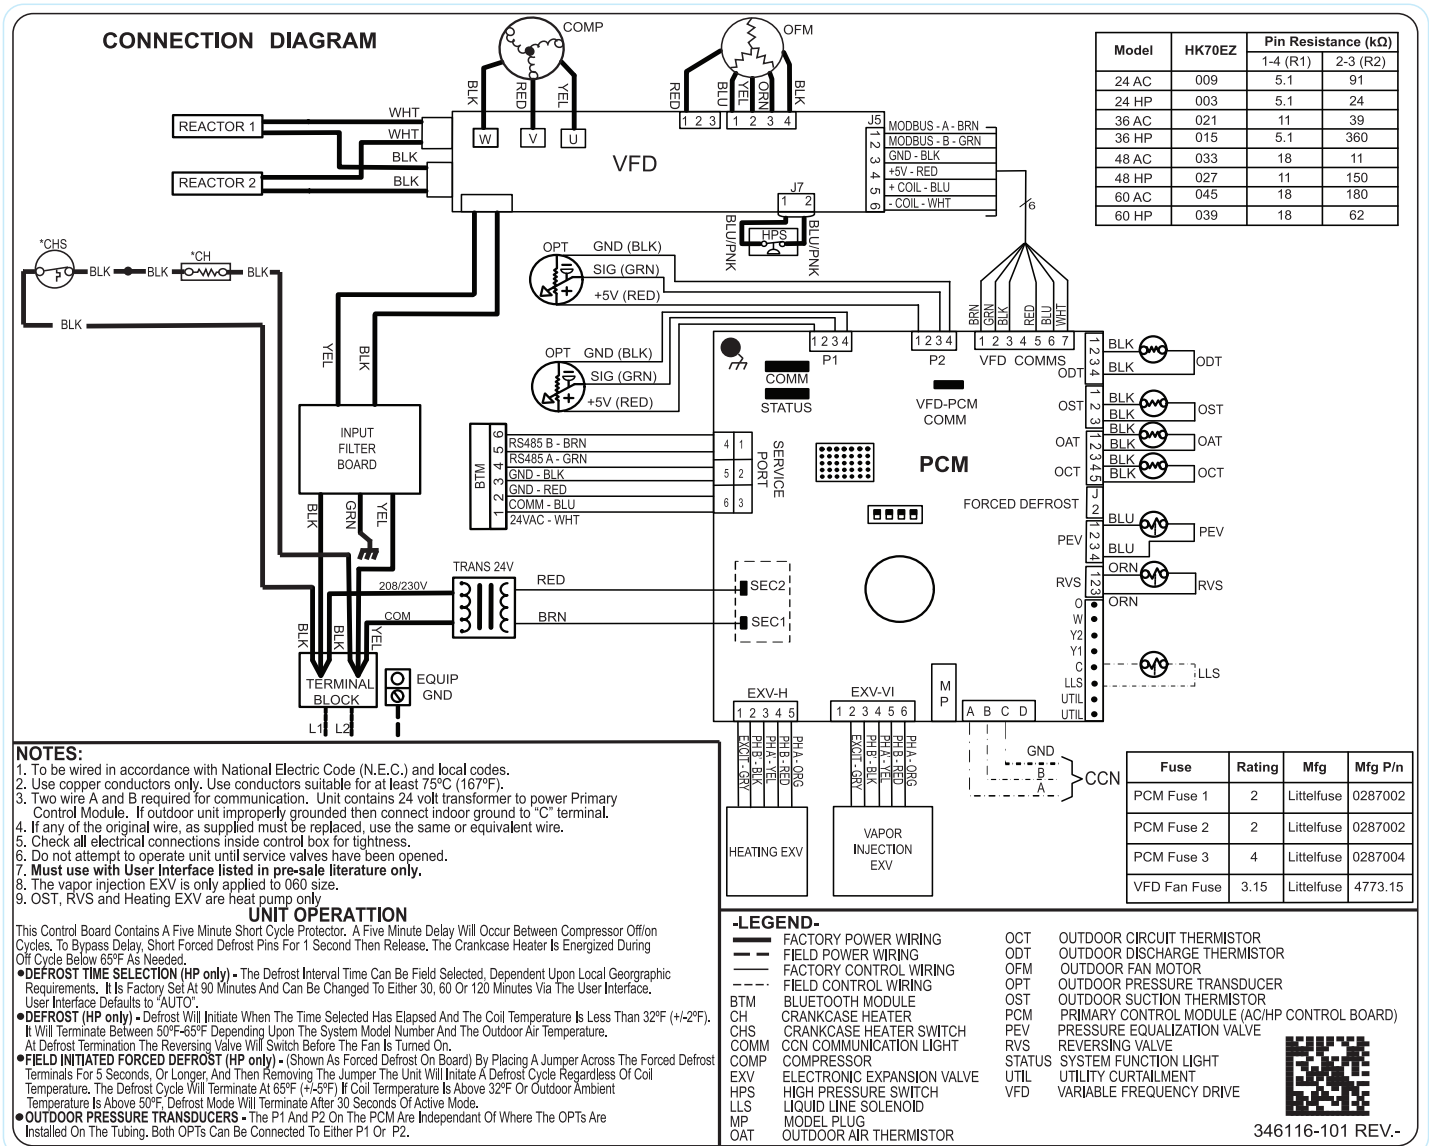

25VNA4 INFINITY® SERIES VARIABLE SPEED AIR CONDITIONER WITH GREENSPEED® INTELLIGENCE 2 TO 5 NOMINAL TONS

Turn to the experts

WIRING DIAGRAM

Fig. 1 – 25VNA424-60 Wiring Diagram