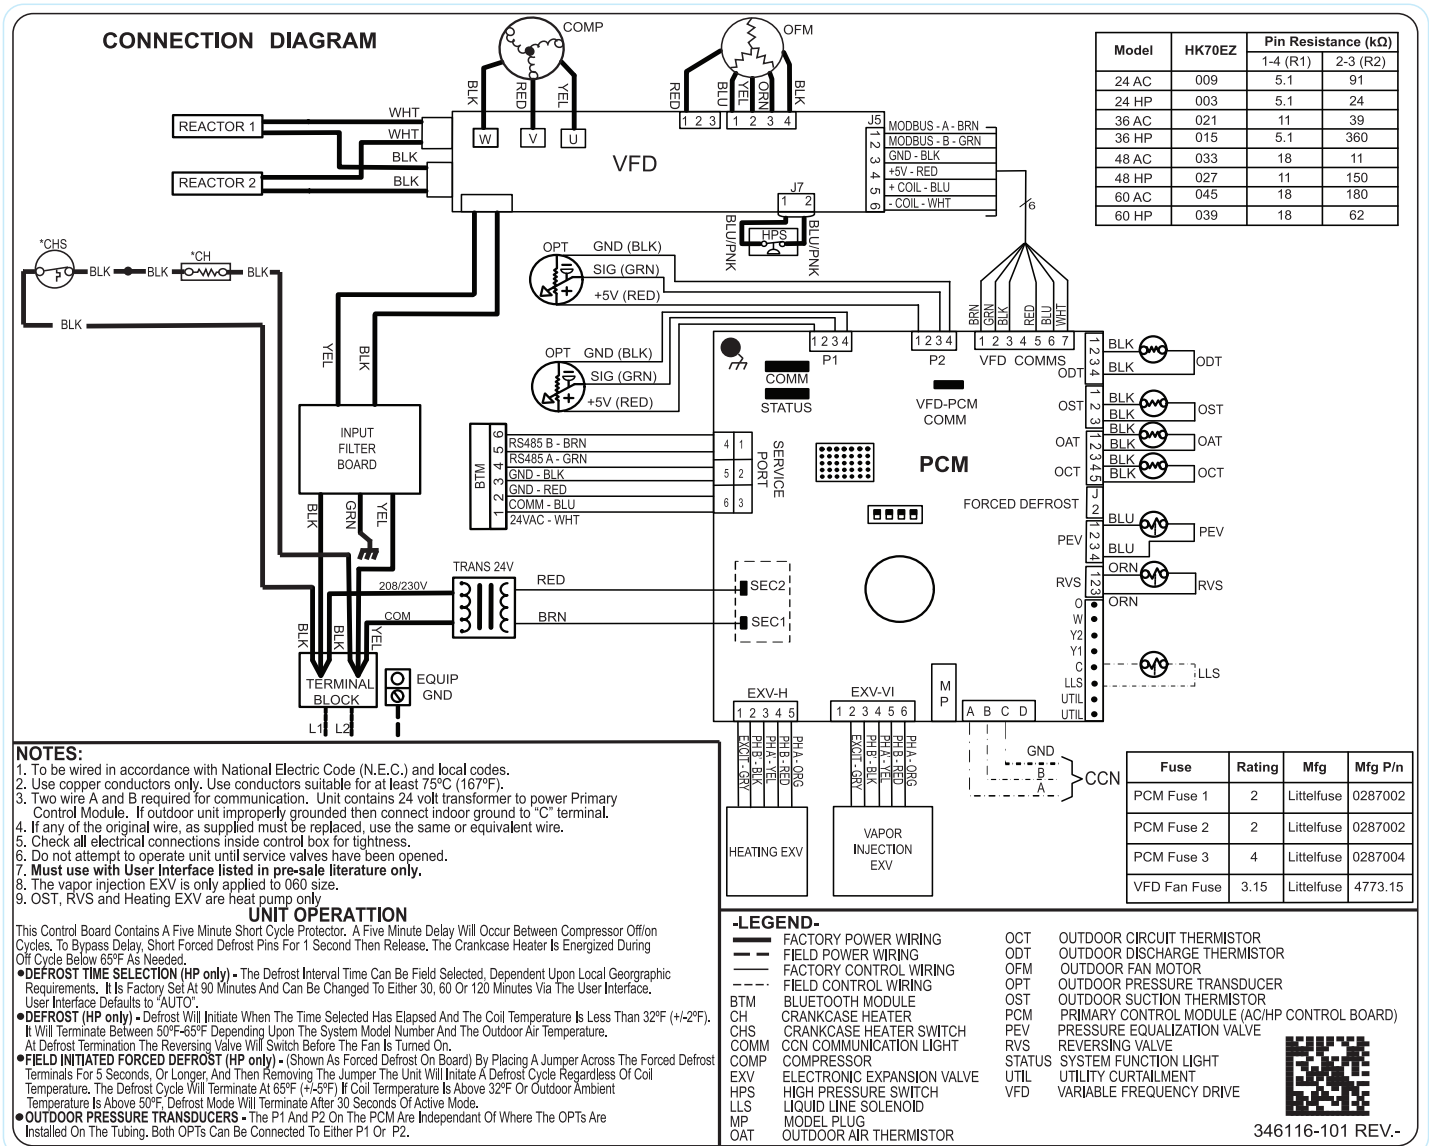

**24VNA6 INFINITY® SERIES
VARIABLE SPEED AIR CONDITIONER
WITH GREENSPEED® INTELLIGENCE
2 TO 5 NOMINAL TONS**

Turn to the experts

WIRING DIAGRAM

Fig. 1 – 24VNA624-60 Wiring Diagram