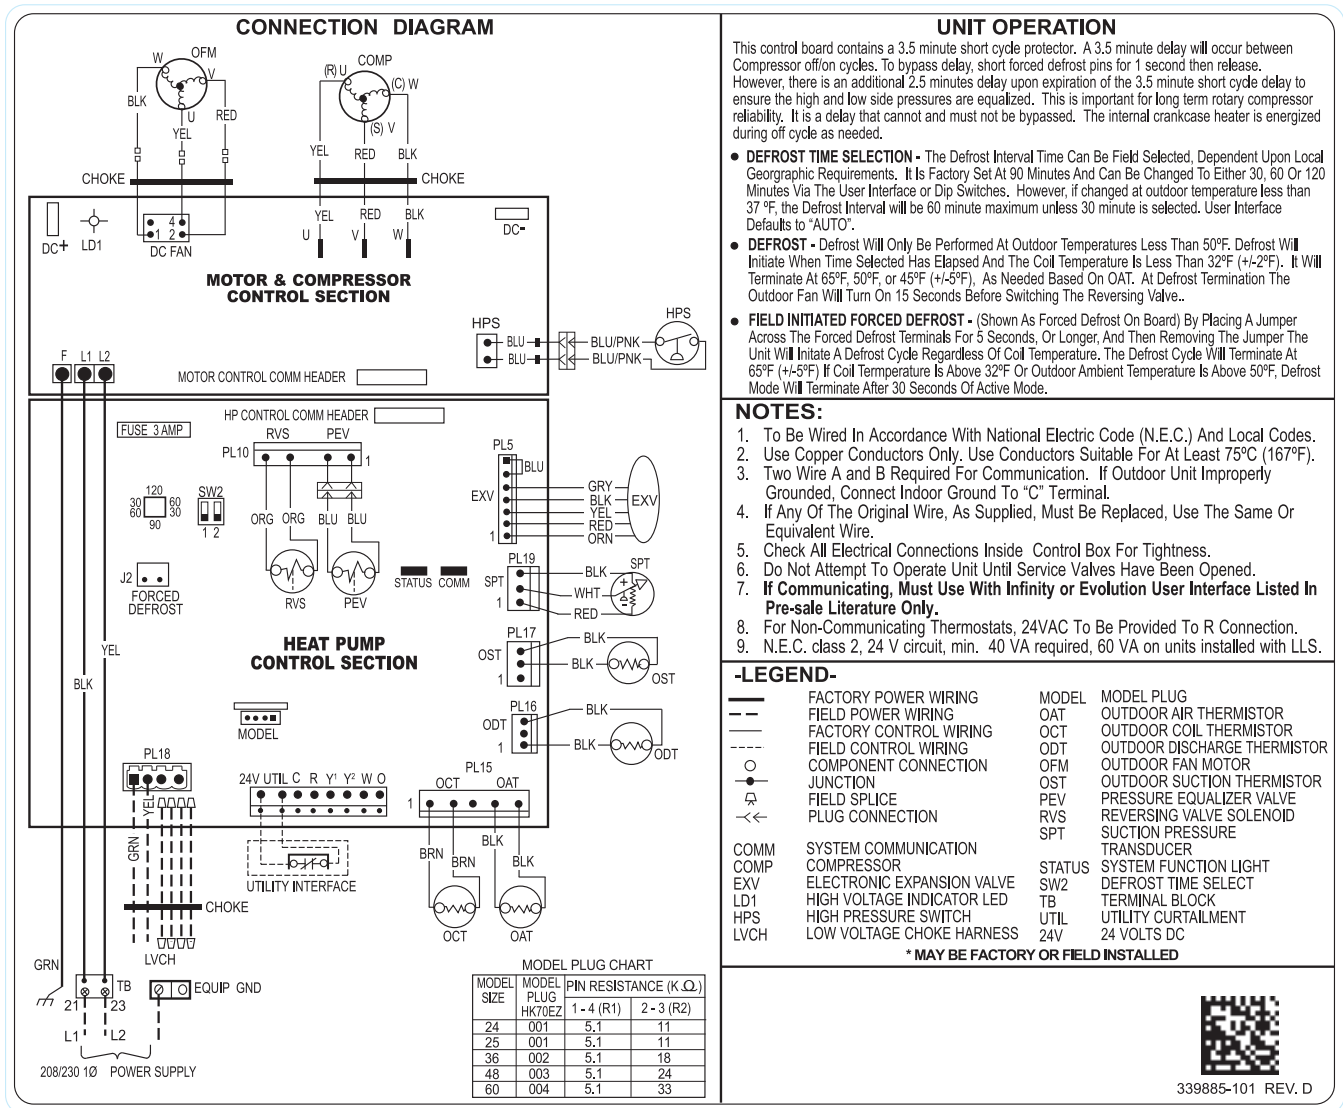

25VNA8 Infinity® 18VS Variable Speed Heat Pump with Puron® Refrigerant

Wiring Diagram

Fig. 1 – 25VNA8 208/230-1