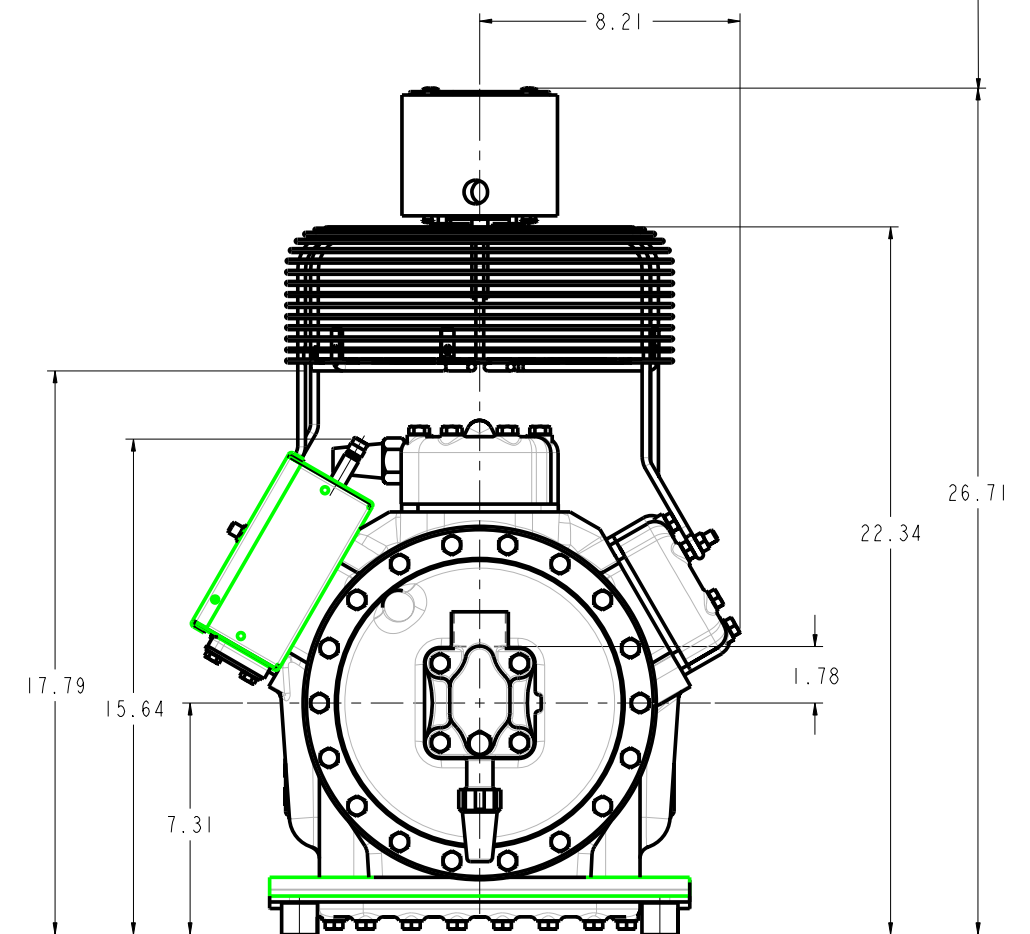

MODELS REPRESENTED	CFM	HP
06DR725	23.9	6.5
06DR228	28.0	8.0
06DM337	37.1	10.0
06DR337	37.1	10.0
06DR541	41.0	15.0

* ALL DIMENSIONS SHOWN IN INCHES

MAX HEIGHT SUMMARY TABLE

UNLOADER	HEAD FAN	MAX HEIGHT(INCHES)
NONE	NO	16.23
ELECTRIC	NO	16.23
PRESSURE	NO	16.81
N/A	YES	26.71

* MAXIMUM HEIGHT SHOWN FOR VARIOUS COMPRESSOR CONFIGURATIONS

* SEE ABOVE TABLE FOR OTHER COMPRESSOR CONFIGURATIONS

SOLID MOUNT SPACER (4X)
30HR070-1071 AS SHOWN
SEE DETAIL ON SHEET 2

MODELS REPRESENTED	CFM	HP
06DR725	23.9	6.5
06DR228	28.0	8.0
06DM337	37.1	10.0
06DR337	37.1	10.0
06DR541	41.0	15.0

* ALL DIMENSIONS SHOWN IN INCHES

**BOTTOM VIEW
MOUNTING BOLT PATTERN**

SCALE 2.000
30HR070-1071
SOLID MOUNT

**ELECTRICAL BOX KNOCKOUT
SIZE COMBINATIONS**