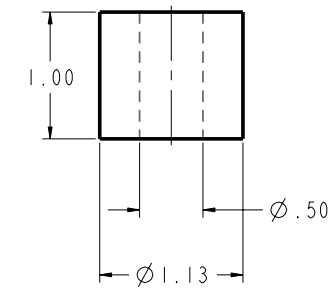

* MAXIMUM HEIGHT SHOWN FOR VARIOUS COMPRESSOR CONFIGURATIONS

* SEE ABOVE TABLE FOR OTHER COMPRESSOR CONFIGURATIONS

SOLID MOUNT SPACER (4X)
30HR070-1071 AS SHOWN
SEE DETAIL ON SHEET 2

MODELS REPRESENTED	CFM	HP
06DR725	23.9	6.5
06DR228	28.0	8.0
06DM337	37.1	10.0
06DR337	37.1	10.0
06DR541	41.0	15.0

* ALL DIMENSIONS SHOWN IN INCHES

**BOTTOM VIEW
MOUNTING BOLT PATTERN**

SCALE 2.000
30HR070-1071
SOLID MOUNT

**ELECTRICAL BOX KNOCKOUT
SIZE COMBINATIONS**