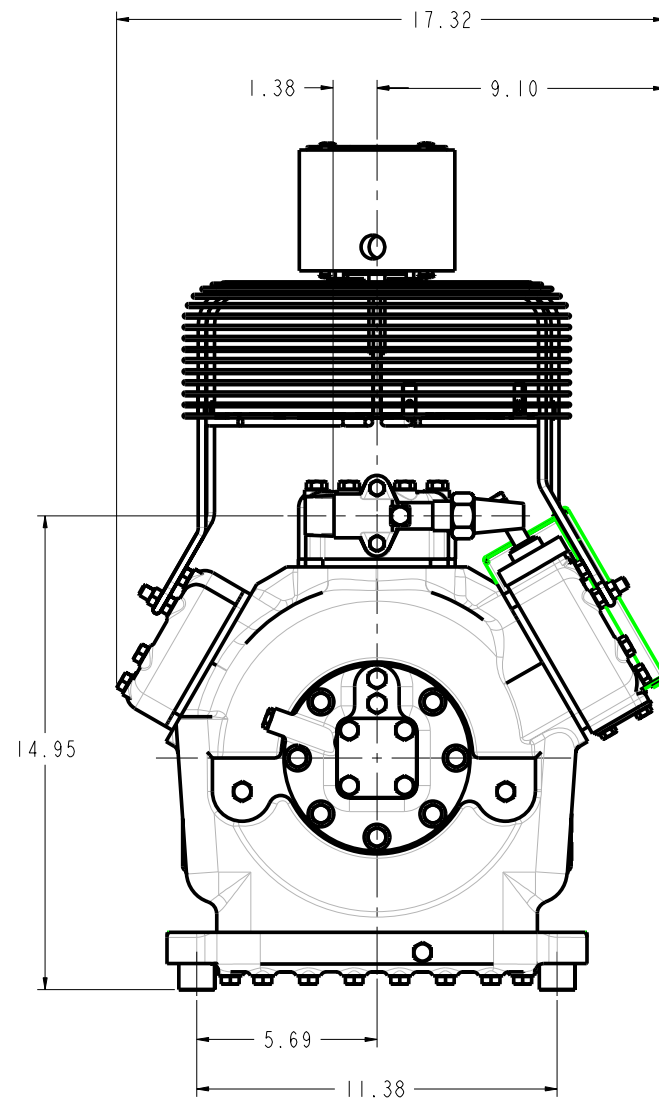

MODELS REPRESENTED	CFM	HP
06DR725	23.9	6.5
06DR228	28.0	8.0
06DM337	37.1	10.0
06DR337	37.1	10.0
06DR541	41.0	15.0

* ALL DIMENSIONS SHOWN IN INCHES

MAX HEIGHT SUMMARY TABLE

UNLOADER	HEAD FAN	MAX HEIGHT(INCHES)
NONE	NO	16.23
ELECTRIC	NO	16.23
PRESSURE	NO	16.81
N/A	YES	26.71

* MAXIMUM HEIGHT SHOWN FOR VARIOUS COMPRESSOR CONFIGURATIONS

* SEE ABOVE TABLE FOR OTHER COMPRESSOR CONFIGURATIONS

SOLID MOUNT SPACER (4X)
30HR070-1071 AS SHOWN
SEE DETAIL ON SHEET 2

MODELS REPRESENTED	CFM	HP
06DR725	23.9	6.5
06DR228	28.0	8.0
06DM337	37.1	10.0
06DR337	37.1	10.0
06DR541	41.0	15.0

* ALL DIMENSIONS SHOWN IN INCHES

**BOTTOM VIEW
MOUNTING BOLT PATTERN**

SCALE 2.000
30HR070-1071
SOLID MOUNT

**ELECTRICAL BOX KNOCKOUT
SIZE COMBINATIONS**