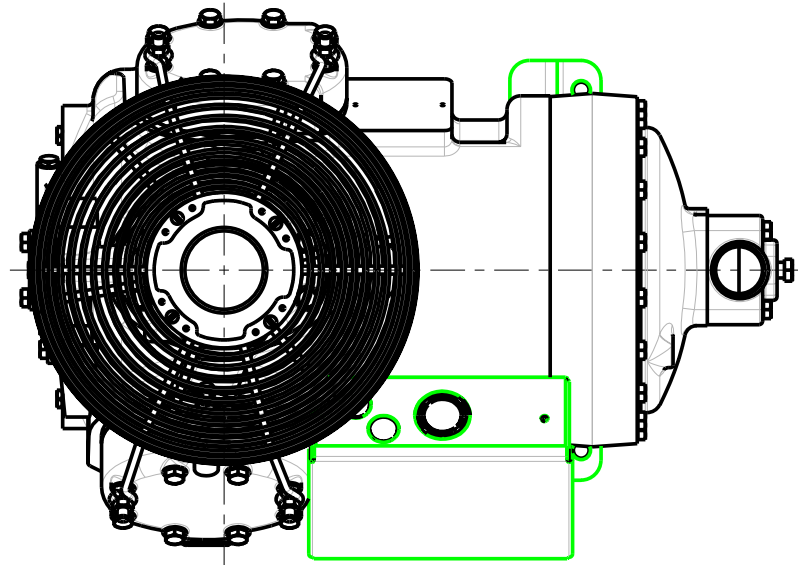

MODELS REPRESENTED	CFM	HP
06DR725	23.9	6.5
06DR228	28.0	8.0
06DM337	37.1	10.0
06DR337	37.1	10.0
06DR541	41.0	15.0

* ALL DIMENSIONS SHOWN IN INCHES

MAX HEIGHT SUMMARY TABLE

UNLOADER	HEAD FAN	MAX HEIGHT(INCHES)
NONE	NO	16.23
ELECTRIC	NO	16.23
PRESSURE	NO	16.81
N/A	YES	26.71

* MAXIMUM HEIGHT SHOWN FOR VARIOUS COMPRESSOR CONFIGURATIONS

* SEE ABOVE TABLE FOR OTHER COMPRESSOR CONFIGURATIONS

SOLID MOUNT SPACER (4X)
30HR070-1071 AS SHOWN
SEE DETAIL ON SHEET 2

MODELS REPRESENTED	CFM	HP
06DR725	23.9	6.5
06DR228	28.0	8.0
06DM337	37.1	10.0
06DR337	37.1	10.0
06DR541	41.0	15.0

* ALL DIMENSIONS SHOWN IN INCHES

**BOTTOM VIEW
MOUNTING BOLT PATTERN**

SCALE 2.000
30HR070-1071
SOLID MOUNT

**ELECTRICAL BOX KNOCKOUT
SIZE COMBINATIONS**