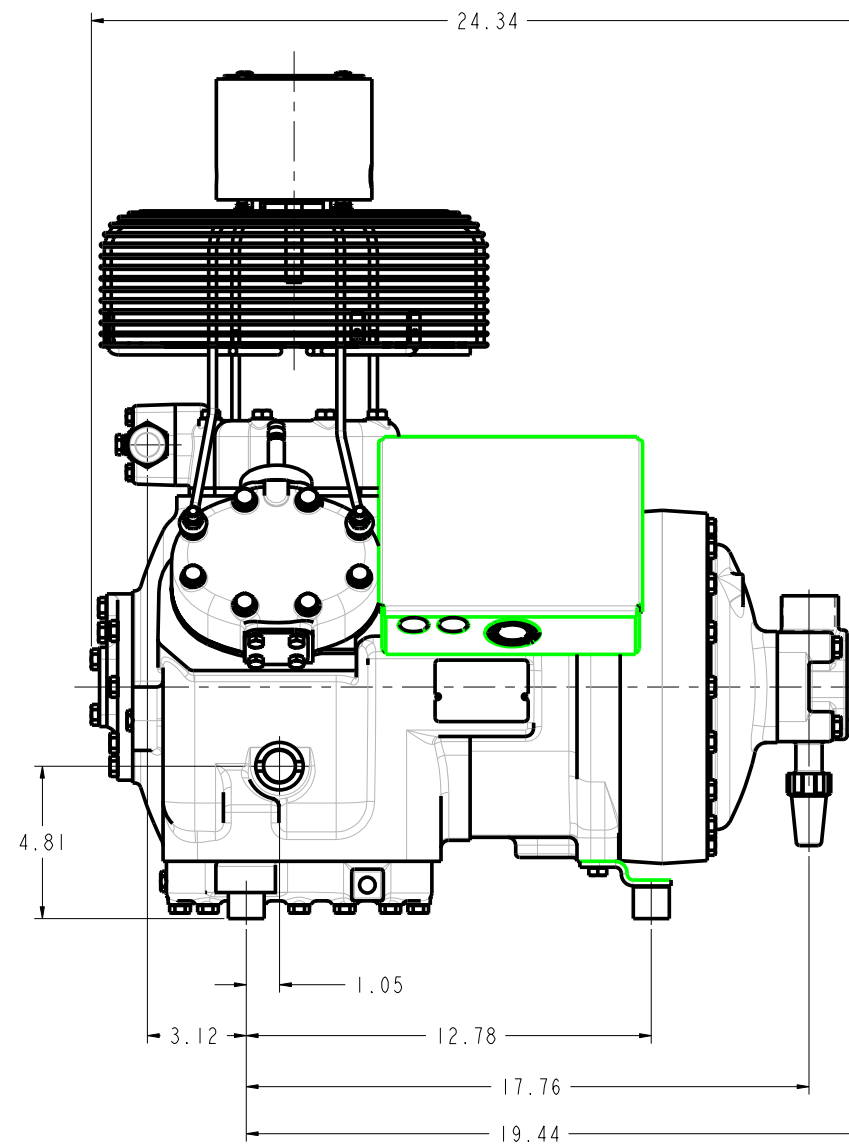

MODELS REPRESENTED	CFM	HP
06DR725	23.9	6.5
06DR228	28.0	8.0
06DM337	37.1	10.0
06DR337	37.1	10.0
06DR541	41.0	15.0

* ALL DIMENSIONS SHOWN IN INCHES

MAX HEIGHT SUMMARY TABLE

UNLOADER	HEAD FAN	MAX HEIGHT(INCHES)
NONE	NO	16.23
ELECTRIC	NO	16.23
PRESSURE	NO	16.81
N/A	YES	26.71

* MAXIMUM HEIGHT SHOWN FOR VARIOUS COMPRESSOR CONFIGURATIONS

* SEE ABOVE TABLE FOR OTHER COMPRESSOR CONFIGURATIONS

SOLID MOUNT SPACER (4X)
30HR070-1071 AS SHOWN
SEE DETAIL ON SHEET 2

MODELS REPRESENTED	CFM	HP
06DR725	23.9	6.5
06DR228	28.0	8.0
06DM337	37.1	10.0
06DR337	37.1	10.0
06DR541	41.0	15.0

* ALL DIMENSIONS SHOWN IN INCHES

**BOTTOM VIEW
MOUNTING BOLT PATTERN**

SCALE 2.000
30HR070-1071
SOLID MOUNT

**ELECTRICAL BOX KNOCKOUT
SIZE COMBINATIONS**