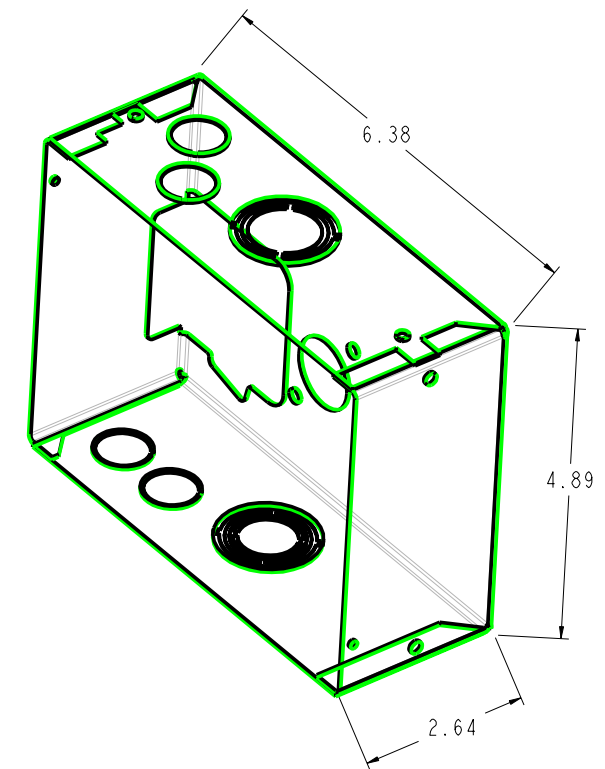

MODELS REPRESENTED	CFM	HP
06DR725	23.9	6.5
06DR228	28.0	8.0
06DM337	37.1	10.0
06DR337	37.1	10.0
06DR541	41.0	15.0

* ALL DIMENSIONS SHOWN IN INCHES

MAX HEIGHT SUMMARY TABLE

UNLOADER	HEAD FAN	MAX HEIGHT(INCHES)
NONE	NO	16.23
ELECTRIC	NO	16.23
PRESSURE	NO	16.81
N/A	YES	26.71

* MAXIMUM HEIGHT SHOWN FOR VARIOUS COMPRESSOR CONFIGURATIONS

* SEE ABOVE TABLE FOR OTHER COMPRESSOR CONFIGURATIONS

SOLID MOUNT SPACER (4X)
30HR070-1071 AS SHOWN
SEE DETAIL ON SHEET 2

MODELS REPRESENTED	CFM	HP
06DR725	23.9	6.5
06DR228	28.0	8.0
06DM337	37.1	10.0
06DR337	37.1	10.0
06DR541	41.0	15.0

* ALL DIMENSIONS SHOWN IN INCHES

**BOTTOM VIEW
MOUNTING BOLT PATTERN**

SCALE 2.000
30HR070-1071
SOLID MOUNT

**ELECTRICAL BOX KNOCKOUT
SIZE COMBINATIONS**