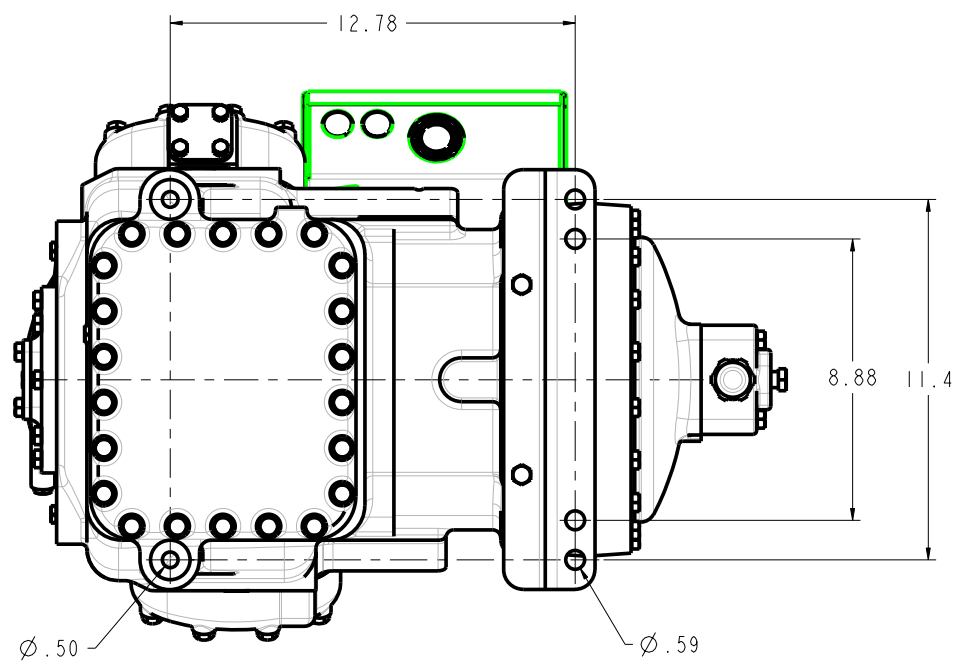

MODELS REPRESENTED	CFM	HP
06DR725	23.9	6.5
06DR228	28.0	8.0
06DM337	37.1	10.0
06DR337	37.1	10.0
06DR541	41.0	15.0

* ALL DIMENSIONS SHOWN IN INCHES

MAX HEIGHT SUMMARY TABLE

UNLOADER	HEAD FAN	MAX HEIGHT(INCHES)
NONE	NO	16.23
ELECTRIC	NO	16.23
PRESSURE	NO	16.81
N/A	YES	26.71

* MAXIMUM HEIGHT SHOWN FOR VARIOUS COMPRESSOR CONFIGURATIONS

* SEE ABOVE TABLE FOR OTHER COMPRESSOR CONFIGURATIONS

SOLID MOUNT SPACER (4X)
30HR070-1071 AS SHOWN
SEE DETAIL ON SHEET 2

MODELS REPRESENTED	CFM	HP
06DR725	23.9	6.5
06DR228	28.0	8.0
06DM337	37.1	10.0
06DR337	37.1	10.0
06DR541	41.0	15.0

* ALL DIMENSIONS SHOWN IN INCHES

**BOTTOM VIEW
MOUNTING BOLT PATTERN**

SCALE 2.000
30HR070-1071
SOLID MOUNT

**ELECTRICAL BOX KNOCKOUT
SIZE COMBINATIONS**