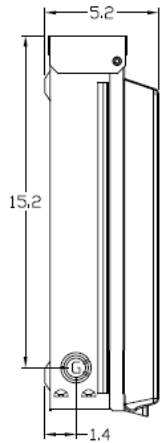

### Top View

### Wire Range Table

CONNECTOR	COPPER		ALUMINUM	
	SOLID	STRAND	SOLID	STRAND
LINE	14-8	14-1/0	12-8	12-1/0
LOAD	14-8	14-2	12-10	12-2
NEUTRAL	14-8	14-1/0	12-8	12-1/0

### Left Side View

### Knockouts

B= 1", 1-1/4", 1-1/2" K□
D= 3/4", 1", 1-1/4" K□
G= 1/2", 3/4", 1" K□
H= 9/32" K□

MIDWEST HEAT PUMP 90A (30/60A) PULLER-TYPE FUSIBLE  
10HP N3R ENCLOSURE 1PH 120/240V UL LISTED

CAT NO	DWG DATE	REV #
U045F	2/4/2016	01