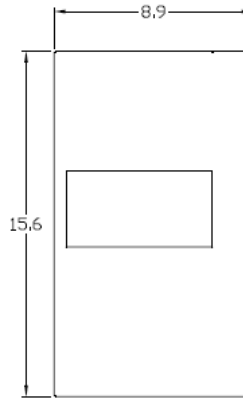

Top View

Wire Range Table

CONNECTOR	COPPER		ALUMINUM	
	SOLID	STRAND	SOLID	STRAND
LINE	14-8	14-1/0	12-8	12-1/0
LOAD	14-8	14-2	12-10	12-2
NEUTRAL	14-8	14-1/0	12-8	12-1/0

Left Side View

Front View (Inside)

Front Cover

Front View (Outside)

Right Side View

Bottom View

Knockouts

B= 1", 1-1/4", 1-1/2" K□
D= 3/4", 1", 1-1/4" K□
G= 1/2", 3/4", 1" K□
H= 9/32" K□

MIDWEST HEAT PUMP 90A (30/60A) PULLER-TYPE FUSIBLE
10HP N3R ENCLOSURE 1PH 120/240V UL LISTED

CAT NO	DWG DATE	REV #
U045F	2/4/2016	01