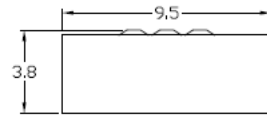

### Wire Range Table

CONNECTOR	COPPER		ALUMINUM	
	SOLID	STRAND	SOLID	STRAND
LINE	14-8	14-1/0	12-8	12-1/0
LOAD	14-8	14-2	12-10	12-2
NEUTRAL	14-8	14-1/0	12-8	12-1/0