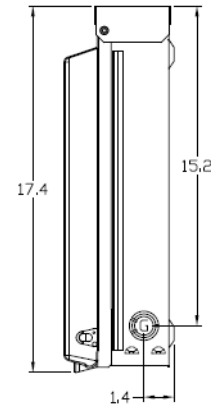

Right Side View