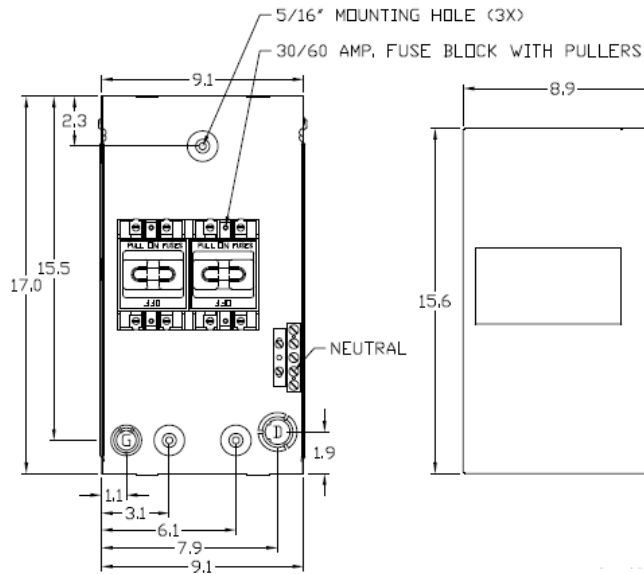

Front View (Inside)

Front Cover