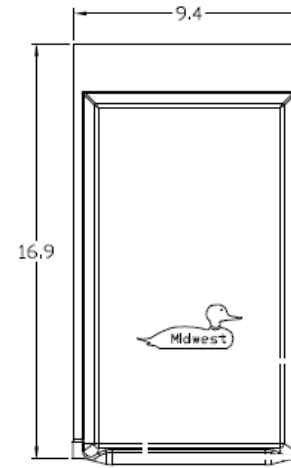

Front View (Outside)